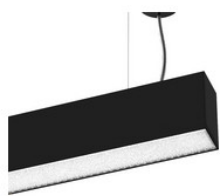

991313013

LED Pendelleuchte linear, EASYLINE up-down Mikroprismatisch schwarz
25W 68° 4000K CRI80 991313013