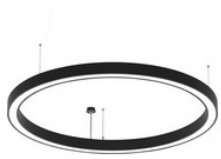

82460833

LED Pendelleuchte pendel, CYCLONE slim two way schwarz 157W 4000K
CRI80 82460833