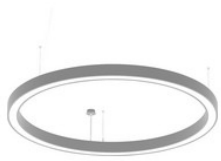

82460623

LED Pendelleuchte pendel, CYCLONE slim two way schwarz 89W 3000K
CRI80 82460623

82460631

LED Pendelleuchte pendel, CYCLONE slim two way weiss 89W 4000K
CRI80 82460631

82460632

LED Pendelleuchte pendel, CYCLONE slim two way silber 89W 4000K
CRI80 82460632

82460633

LED Pendelleuchte pendel, CYCLONE slim two way schwarz 89W 4000K
CRI80 82460633

82460721

LED Pendelleuchte pendel, CYCLONE slim two way weiss 130W 3000K
CRI80 82460721

82460722

LED Pendelleuchte pendel, CYCLONE slim two way silber 130W 3000K
CRI80 82460722