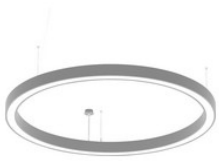

82460822

LED Pendelleuchte pendel, CYCLONE slim two way silber 157W 3000K
CRI80 82460822