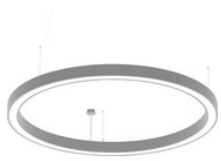

82460623
LED Pendelleuchte pendel, CYCLONE slim two way schwarz 89W 3000K
CRI80 82460623

82460631
LED Pendelleuchte pendel, CYCLONE slim two way weiss 89W 4000K
CRI80 82460631

82460632
LED Pendelleuchte pendel, CYCLONE slim two way silber 89W 4000K
CRI80 82460632

82460633
LED Pendelleuchte pendel, CYCLONE slim two way schwarz 89W 4000K
CRI80 82460633

82460721
LED Pendelleuchte pendel, CYCLONE slim two way weiss 130W 3000K
CRI80 82460721

82460722

LED Pendelleuchte pendel, CYCLONE slim two way silber 130W 3000K
CRI80 82460722