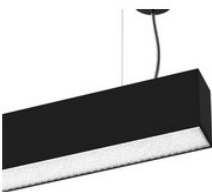

991312013

LED Pendelleuchte linear, EASYLINE up-down Mikroprismatisch schwarz
25W 68° 3000K CRI80 991312013