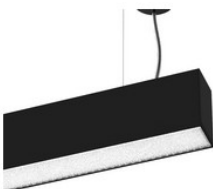

991312013

LED Pendelleuchte linear, EASYLINE up-down Mikroprismatisch schwarz
25W 68° 3000K CRI80 991312013