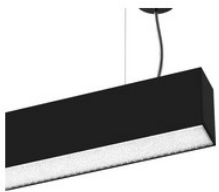

991313013

LED Pendelleuchte linear, EASYLINE up-down Mikroprismatisch schwarz
25W 68° 4000K CRI80 991313013