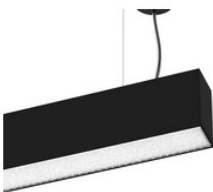

991312013

LED Pendelleuchte linear, EASYLINE up-down Mikroprismatisch schwarz
25W 68° 3000K CRI80 991312013