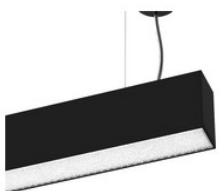

991313063

LED Pendelleuchte linear, EASYLINE up-down Mikroprismatisch schwarz
70W 68° 4000K CRI80 991313063