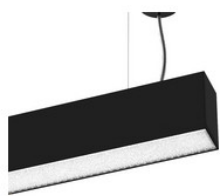

991313093

LED Pendelleuchte linear, EASYLINE up-down Mikroprismatisch schwarz
40W 68° 4000K CRI80 991313093