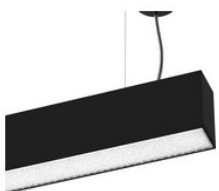

991313023

LED Pendelleuchte linear, EASYLINE up-down Mikroprismatisch schwarz
35W 68° 4000K CRI80 991313023