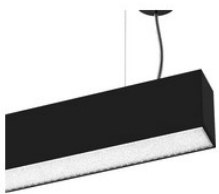

991313013

LED Pendelleuchte linear, EASYLINE up-down Mikroprismatisch schwarz
25W 68° 4000K CRI80 991313013