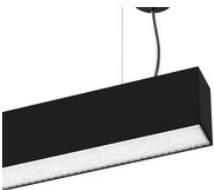

991312013

LED Pendelleuchte linear, EASYLINE up-down Mikroprismatisch schwarz
25W 68° 3000K CRI80 991312013