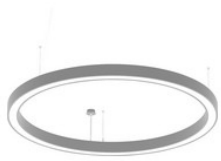

82460822

LED Pendelleuchte pendel, CYCLONE slim two way silber 157W 3000K
CRI80 82460822