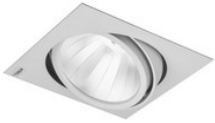

TC42418.01.56.51

LED Einbauleuchte, eckig kardanisch, squareFFECT 11 DALI silber 36W
15° 1800-16000K CRI90 TC42418.01.56.51