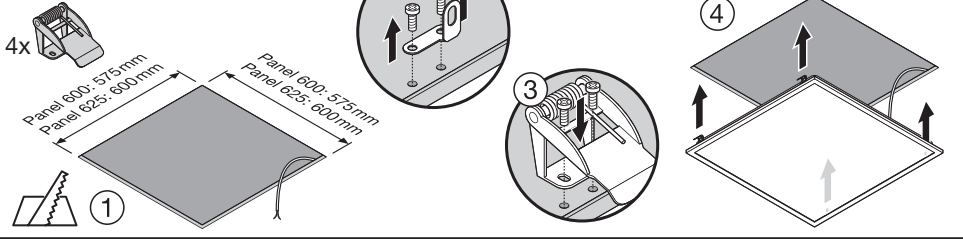

RECESSED MOUNT CLIPS VALUE

EAN 4058075409859

PL 600 SURFACE MOUNT KIT H75

EAN 4058075472914