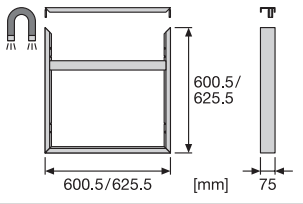

PL 625 SURFACE MOUNT KIT H75

EAN 4058075402938

PL 600 SURFACE MOUNT KIT H70 VAL

EAN 4058075402843