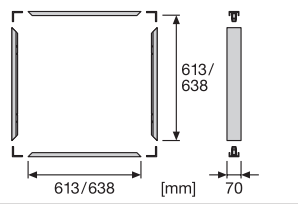

PL 625 SURFACE MOUNT KIT H70 VAL

EAN 4058075402867

PL 600 RECESSED MOUNT FRAME

EAN 4058075402881