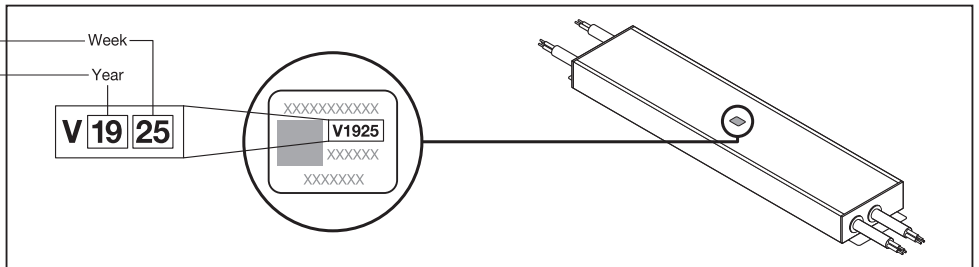

OPTOTRONIC® LED Power Supply

OTi DALI 210/220-240/24 1-4CH P

picture only for reference, valid print on product⁷⁾

	B10	B16	B25	C10	C16	C25
nx	7x	11x	17x	7x	11x	17x

OSRAM