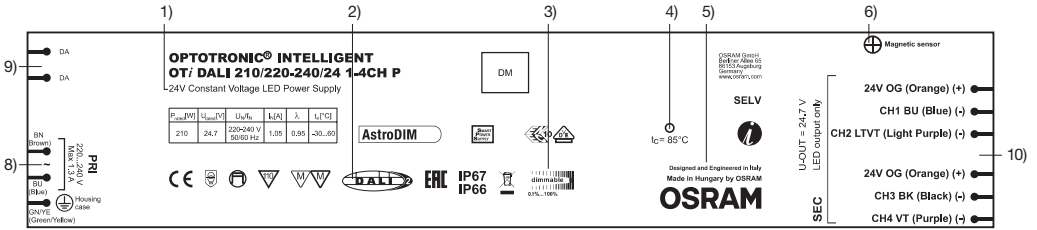

OPTOTRONIC® LED Power Supply

OTi DALI 210/220-240/24 1-4CH P

picture only for reference, valid print on product⁷⁾

	B10	B16	B25	C10	C16	C25
nx	7x	11x	17x	7x	11x	17x

OSRAM