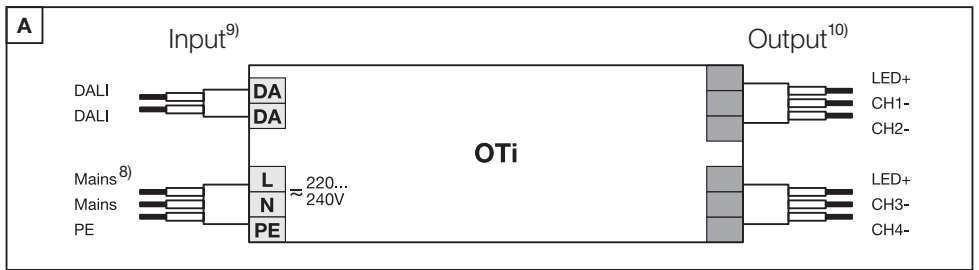

OPTOTRONIC® LED Power Supply

OTi DALI 210/220-240/24 1-4CH P

picture only for reference, valid print on product⁷⁾

	B10	B16	B25	C10	C16	C25
nx	7x	11x	17x	7x	11x	17x

OSRAM