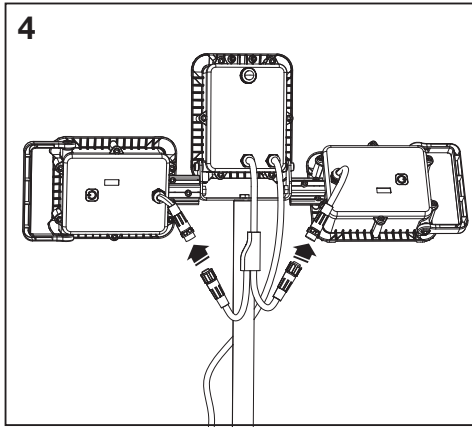

WORKLIGHT
CHARGE MOBILE

IP54

IP44

	EAN	W	lm	K	IP	⌀ (°C)	V _{ac}	mA	Hz	DF	H
LED WORKLIGHT 40WCHRGMOB 840TRIPOD	4058075576575	1x30 + 2x5	3600	4000	IP54	-20...+35	220-240	230	50/60	0.9	<3 m

	EAN	This product contains a light source of energy efficiency class	Contained Light Source	
LED WORKLIGHT 40WCHRGMOB 840TRIPOD	4058075576575	F	 Main lamp	 Auxiliary lamp