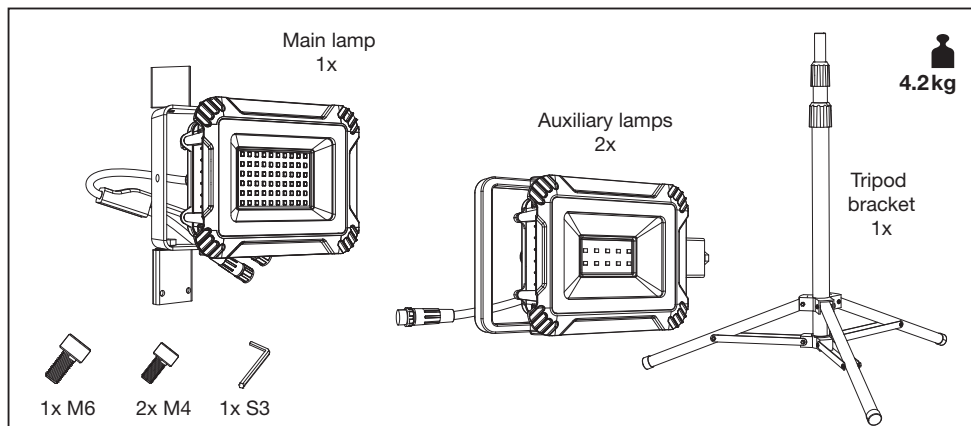

WORKLIGHT
CHARGE MOBILE

IP54

IP44

	EAN	W	lm	K	IP	⌀ (°C)	V _{ac}	mA	Hz	DF	H
LED WORKLIGHT 40WCHRGMOB 840TRIPOD	4058075576575	1x30 + 2x5	3600	4000	IP54	-20...+35	220-240	230	50/60	0.9	<3 m

	EAN	This product contains a light source of energy efficiency class	Contained Light Source	
LED WORKLIGHT 40WCHRGMOB 840TRIPOD	4058075576575	F	 Main lamp	 Auxiliary lamp