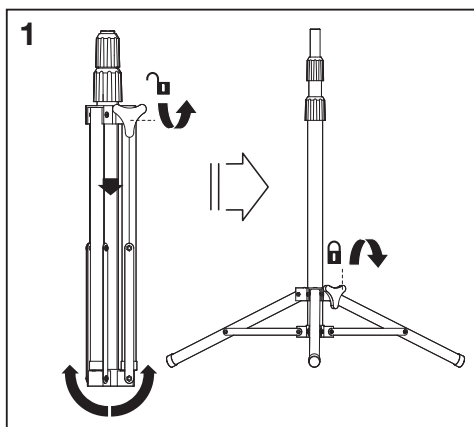

WORKLIGHT
CHARGE MOBILE

IP54

IP44

	EAN	W	lm	K	IP	⌀ (°C)	V _{ac}	mA	Hz	DF	H
LED WORKLIGHT 40WCHRGMOB 840TRIPOD	4058075576575	1x30 + 2x5	3600	4000	IP54	-20...+35	220-240	230	50/60	0.9	<3 m

	EAN	This product contains a light source of energy efficiency class	Contained Light Source	
LED WORKLIGHT 40WCHRGMOB 840TRIPOD	4058075576575	F	 Main lamp	 Auxiliary lamp