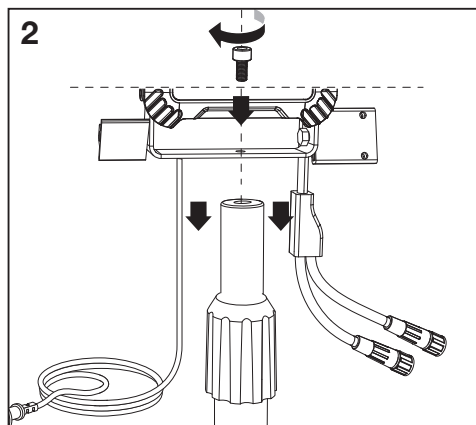

WORKLIGHT
CHARGE MOBILE

IP54

IP44

	EAN	W	lm	K	IP	⌀ (°C)	V _{ac}	mA	Hz	DF	H
LED WORKLIGHT 40WCHRGMOB 840TRIPOD	4058075576575	1x30 + 2x5	3600	4000	IP54	-20...+35	220-240	230	50/60	0.9	<3 m

	EAN	This product contains a light source of energy efficiency class	Contained Light Source	
LED WORKLIGHT 40WCHRGMOB 840TRIPOD	4058075576575	F	 Main lamp	 Auxiliary lamp