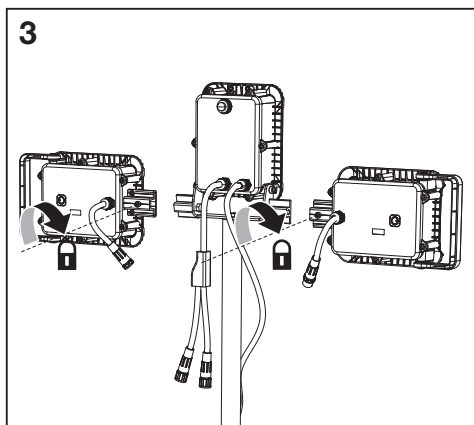

WORKLIGHT
CHARGE MOBILE

IP54

IP44

	EAN	W	lm	K	IP	⌀ (°C)	V _{ac}	mA	Hz	DF	H
LED WORKLIGHT 40WCHRGMOB 840TRIPOD	4058075576575	1x30 + 2x5	3600	4000	IP54	-20...+35	220-240	230	50/60	0.9	<3 m

	EAN	This product contains a light source of energy efficiency class	Contained Light Source	
LED WORKLIGHT 40WCHRGMOB 840TRIPOD	4058075576575	F	 Main lamp	 Auxiliary lamp