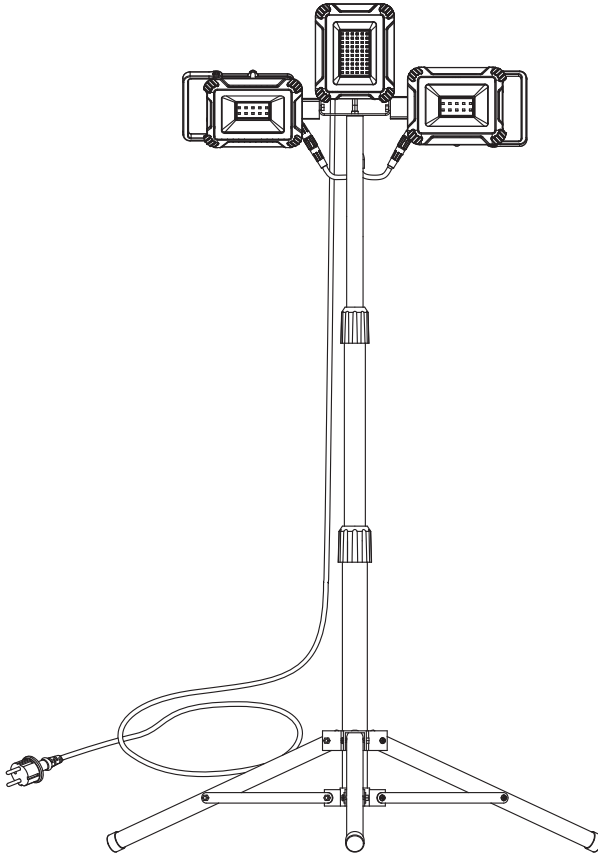

WORKLIGHT
CHARGE MOBILE

IP54

IP44

	EAN	W	lm	K	IP	⌀ (°C)	V _{ac}	mA	Hz	DF	H
LED WORKLIGHT 40WCHRGMOB 840TRIPOD	4058075576575	1x30 + 2x5	3600	4000	IP54	-20...+35	220-240	230	50/60	0.9	<3 m

	EAN	This product contains a light source of energy efficiency class	Contained Light Source	
LED WORKLIGHT 40WCHRGMOB 840TRIPOD	4058075576575	F	 Main lamp	 Auxiliary lamp