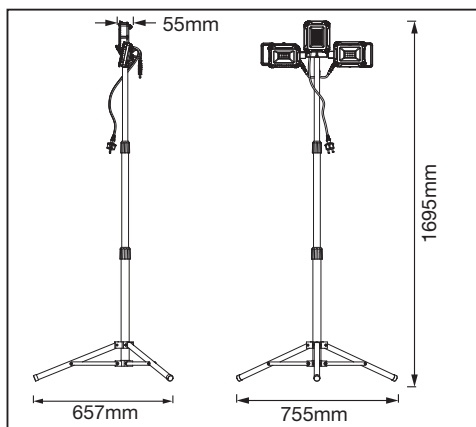

WORKLIGHT
CHARGE MOBILE

IP54

IP44

	EAN	W	lm	K	IP	⌀ (°C)	V _{ac}	mA	Hz	DF	H
LED WORKLIGHT 40WCHRGMOB 840TRIPOD	4058075576575	1x30 + 2x5	3600	4000	IP54	-20...+35	220-240	230	50/60	0.9	<3 m

	EAN	This product contains a light source of energy efficiency class	Contained Light Source	
LED WORKLIGHT 40WCHRGMOB 840TRIPOD	4058075576575	F	 Main lamp	 Auxiliary lamp