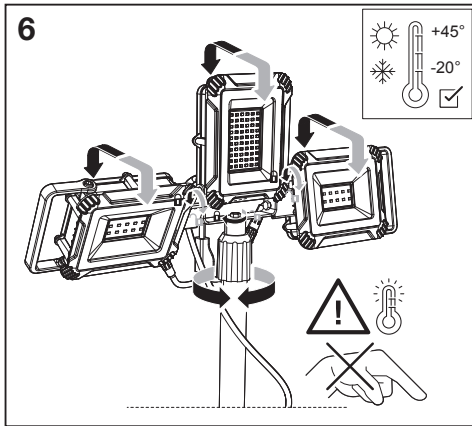

WORKLIGHT
CHARGE MOBILE

IP54

IP44

	EAN	W	lm	K	IP	⌀ (°C)	V _{ac}	mA	Hz	DF	H
LED WORKLIGHT 40WCHRGMOB 840TRIPOD	4058075576575	1x30 + 2x5	3600	4000	IP54	-20...+35	220-240	230	50/60	0.9	<3 m

	EAN	This product contains a light source of energy efficiency class	Contained Light Source	
LED WORKLIGHT 40WCHRGMOB 840TRIPOD	4058075576575	F	 Main lamp	 Auxiliary lamp