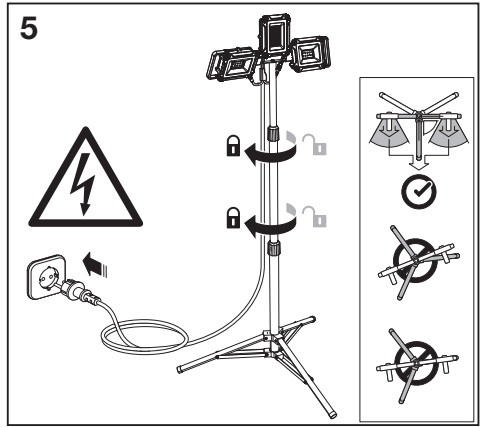

WORKLIGHT
CHARGE MOBILE

IP54

IP44

	EAN	W	lm	K	IP	⌀ (°C)	V _{ac}	mA	Hz	DF	H
LED WORKLIGHT 40WCHRGMOB 840TRIPOD	4058075576575	1x30 + 2x5	3600	4000	IP54	-20...+35	220-240	230	50/60	0.9	<3 m

	EAN	This product contains a light source of energy efficiency class	Contained Light Source	
LED WORKLIGHT 40WCHRGMOB 840TRIPOD	4058075576575	F	 Main lamp	 Auxiliary lamp