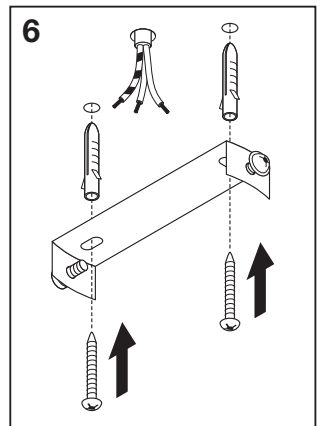

## LED SPOT GU10

	EAN	W	W <sub>max.</sub> (LED)	lm Light Source	lm Output	K	Temp. (°C)	V~	mA	Hz	PF	∇(°)	
<b>LED SPOT 2,6W 230V GU10</b>	4058075540507	1x 2.6	1x 7	230	230	2700	-20... +40	220- 240	25	50/60	>0.4	36	10000
<b>LED SPOT 2X2,6W 230V GU10</b>	4058075540545	2x 2.6	2x 7	460	460	2700	-20... +40	220- 240	50	50/60	>0.4	36	10000
<b>LED SPOT 3X2,6W 230V GU10</b>	4058075540569	3x 2.6	3x 7	690	690	2700	-20... +40	220- 240	75	50/60	>0.4	36	10000
<b>LED SPOT 4X2,6W 230V GU10</b>	4058075540583	4x 2.6	4x 7	920	920	2700	-20... +40	220- 240	100	50/60	>0.4	36	10000
<b>LED SPOT 6X2,6W 230V GU10</b>	4058075540606	6x 2.6	6x 7	1380	1380	2700	-20... +40	220- 240	150	50/60	>0.4	36	10000

# LED SPOT GU10

LED SPOT GU10

**LED SPOT GU10**

	<b>EAN</b>	<b>This product contains a light source of energy efficiency class</b>	<b>Contained Light Source</b>
<b>LED SPOT 2,6W 230V GU10</b>	4058075540507	F	
<b>LED SPOT 2X2,6W 230V GU10</b>	4058075540545	F	Contains 2 Light Sources 
<b>LED SPOT 3X2,6W 230V GU10</b>	4058075540569	F	Contains 3 Light Sources 
<b>LED SPOT 4X2,6W 230V GU10</b>	4058075540583	F	Contains 4 Light Sources 
<b>LED SPOT 6X2,6W 230V GU10</b>	4058075540606	F	Contains 6 Light Sources 