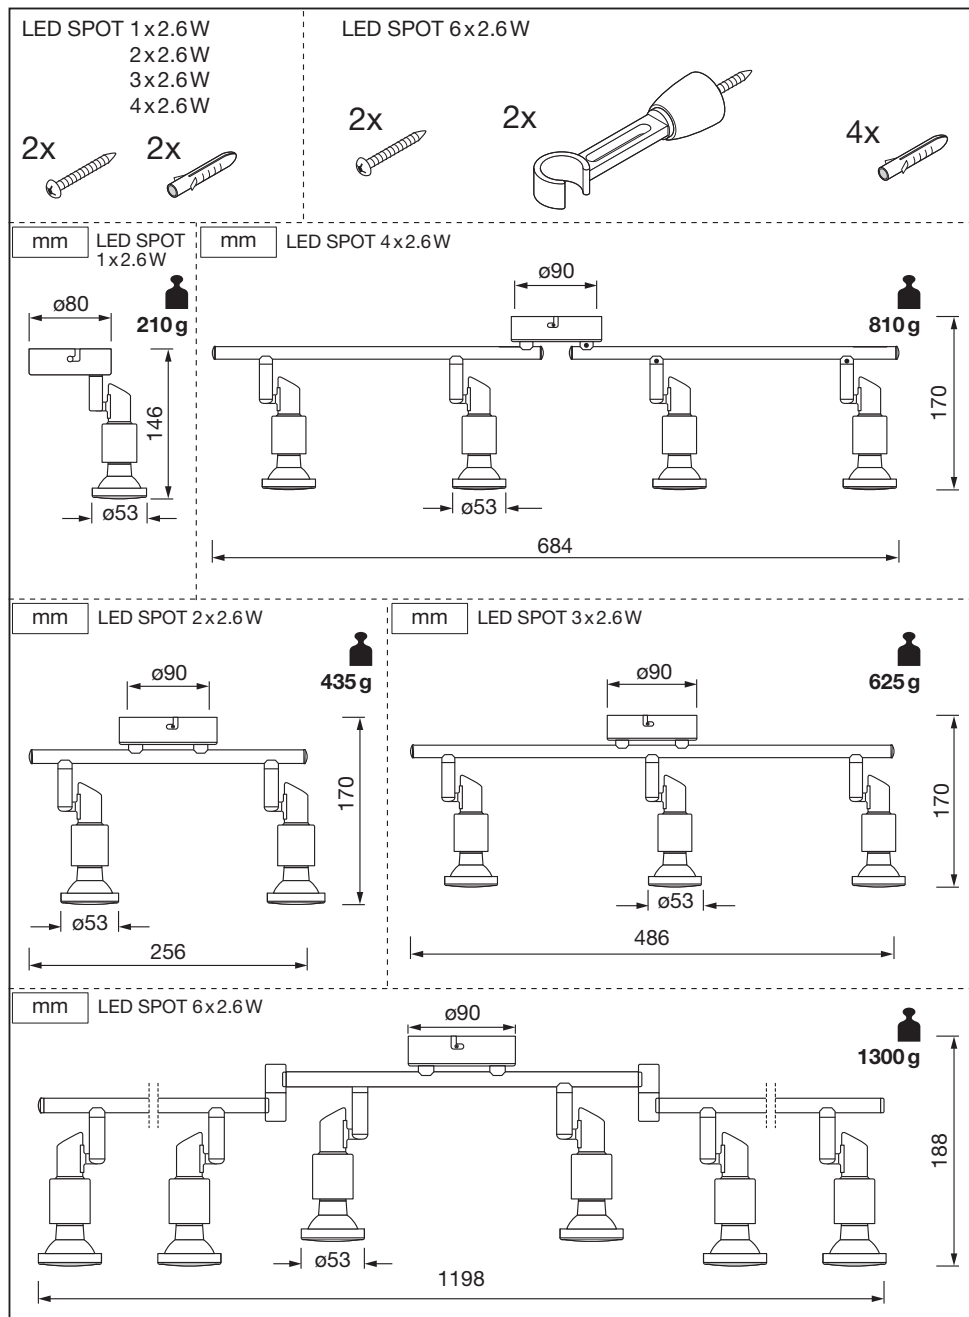

## LED SPOT GU10

	EAN	W	W <sub>max.</sub> (LED)	lm Light Source	lm Output	K	Temp. (°C)	V~	mA	Hz	PF	∇(°)	
<b>LED SPOT 2,6W 230V GU10</b>	4058075540507	1x 2.6	1x 7	230	230	2700	-20... +40	220- 240	25	50/60	>0.4	36	10000
<b>LED SPOT 2X2,6W 230V GU10</b>	4058075540545	2x 2.6	2x 7	460	460	2700	-20... +40	220- 240	50	50/60	>0.4	36	10000
<b>LED SPOT 3X2,6W 230V GU10</b>	4058075540569	3x 2.6	3x 7	690	690	2700	-20... +40	220- 240	75	50/60	>0.4	36	10000
<b>LED SPOT 4X2,6W 230V GU10</b>	4058075540583	4x 2.6	4x 7	920	920	2700	-20... +40	220- 240	100	50/60	>0.4	36	10000
<b>LED SPOT 6X2,6W 230V GU10</b>	4058075540606	6x 2.6	6x 7	1380	1380	2700	-20... +40	220- 240	150	50/60	>0.4	36	10000

# LED SPOT GU10

LED SPOT GU10

**LED SPOT GU10**

	<b>EAN</b>	<b>This product contains a light source of energy efficiency class</b>	<b>Contained Light Source</b>
<b>LED SPOT 2,6W 230V GU10</b>	4058075540507	F	
<b>LED SPOT 2X2,6W 230V GU10</b>	4058075540545	F	Contains 2 Light Sources 
<b>LED SPOT 3X2,6W 230V GU10</b>	4058075540569	F	Contains 3 Light Sources 
<b>LED SPOT 4X2,6W 230V GU10</b>	4058075540583	F	Contains 4 Light Sources 
<b>LED SPOT 6X2,6W 230V GU10</b>	4058075540606	F	Contains 6 Light Sources 