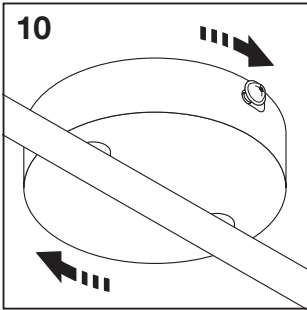

## LED SPOT GU10

	EAN	W	W <sub>max.</sub> (LED)	lm Light Source	lm Output	K	Temp. (°C)	V~	mA	Hz	PF	∇(°)	
<b>LED SPOT 2,6W 230V GU10</b>	4058075540507	1x 2.6	1x 7	230	230	2700	-20... +40	220- 240	25	50/60	>0.4	36	10000
<b>LED SPOT 2X2,6W 230V GU10</b>	4058075540545	2x 2.6	2x 7	460	460	2700	-20... +40	220- 240	50	50/60	>0.4	36	10000
<b>LED SPOT 3X2,6W 230V GU10</b>	4058075540569	3x 2.6	3x 7	690	690	2700	-20... +40	220- 240	75	50/60	>0.4	36	10000
<b>LED SPOT 4X2,6W 230V GU10</b>	4058075540583	4x 2.6	4x 7	920	920	2700	-20... +40	220- 240	100	50/60	>0.4	36	10000
<b>LED SPOT 6X2,6W 230V GU10</b>	4058075540606	6x 2.6	6x 7	1380	1380	2700	-20... +40	220- 240	150	50/60	>0.4	36	10000

# LED SPOT GU10

LED SPOT GU10

**LED SPOT GU10**

	<b>EAN</b>	<b>This product contains a light source of energy efficiency class</b>	<b>Contained Light Source</b>
<b>LED SPOT 2,6W 230V GU10</b>	4058075540507	F	
<b>LED SPOT 2X2,6W 230V GU10</b>	4058075540545	F	Contains 2 Light Sources 
<b>LED SPOT 3X2,6W 230V GU10</b>	4058075540569	F	Contains 3 Light Sources 
<b>LED SPOT 4X2,6W 230V GU10</b>	4058075540583	F	Contains 4 Light Sources 
<b>LED SPOT 6X2,6W 230V GU10</b>	4058075540606	F	Contains 6 Light Sources 