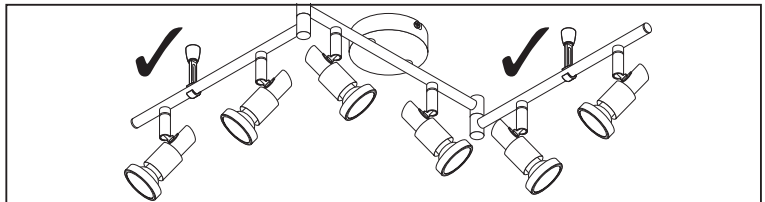

## LED SPOT GU10

	EAN	W	W <sub>max.</sub> (LED)	lm Light Source	lm Output	K	Temp. (°C)	V~	mA	Hz	PF	∇(°)	
<b>LED SPOT 2,6W 230V GU10</b>	4058075540507	1x 2.6	1x 7	230	230	2700	-20... +40	220- 240	25	50/60	>0.4	36	10000
<b>LED SPOT 2X2,6W 230V GU10</b>	4058075540545	2x 2.6	2x 7	460	460	2700	-20... +40	220- 240	50	50/60	>0.4	36	10000
<b>LED SPOT 3X2,6W 230V GU10</b>	4058075540569	3x 2.6	3x 7	690	690	2700	-20... +40	220- 240	75	50/60	>0.4	36	10000
<b>LED SPOT 4X2,6W 230V GU10</b>	4058075540583	4x 2.6	4x 7	920	920	2700	-20... +40	220- 240	100	50/60	>0.4	36	10000
<b>LED SPOT 6X2,6W 230V GU10</b>	4058075540606	6x 2.6	6x 7	1380	1380	2700	-20... +40	220- 240	150	50/60	>0.4	36	10000

# LED SPOT GU10

LED SPOT GU10

**LED SPOT GU10**

	<b>EAN</b>	<b>This product contains a light source of energy efficiency class</b>	<b>Contained Light Source</b>
<b>LED SPOT 2,6W 230V GU10</b>	4058075540507	F	
<b>LED SPOT 2X2,6W 230V GU10</b>	4058075540545	F	Contains 2 Light Sources 
<b>LED SPOT 3X2,6W 230V GU10</b>	4058075540569	F	Contains 3 Light Sources 
<b>LED SPOT 4X2,6W 230V GU10</b>	4058075540583	F	Contains 4 Light Sources 
<b>LED SPOT 6X2,6W 230V GU10</b>	4058075540606	F	Contains 6 Light Sources 