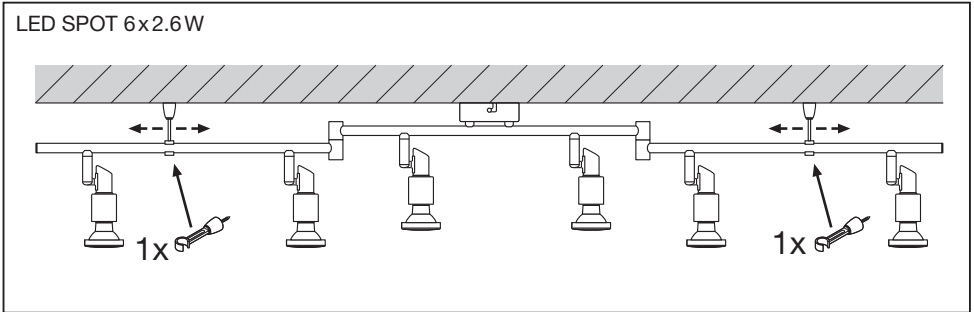

## LED SPOT GU10

	EAN	W	W <sub>max.</sub> (LED)	lm Light Source	lm Output	K	Temp. (°C)	V~	mA	Hz	PF	∇(°)	
<b>LED SPOT 2,6W 230V GU10</b>	4058075540507	1x 2.6	1x 7	230	230	2700	-20... +40	220- 240	25	50/60	>0.4	36	10000
<b>LED SPOT 2X2,6W 230V GU10</b>	4058075540545	2x 2.6	2x 7	460	460	2700	-20... +40	220- 240	50	50/60	>0.4	36	10000
<b>LED SPOT 3X2,6W 230V GU10</b>	4058075540569	3x 2.6	3x 7	690	690	2700	-20... +40	220- 240	75	50/60	>0.4	36	10000
<b>LED SPOT 4X2,6W 230V GU10</b>	4058075540583	4x 2.6	4x 7	920	920	2700	-20... +40	220- 240	100	50/60	>0.4	36	10000
<b>LED SPOT 6X2,6W 230V GU10</b>	4058075540606	6x 2.6	6x 7	1380	1380	2700	-20... +40	220- 240	150	50/60	>0.4	36	10000

# LED SPOT GU10

LED SPOT GU10

**LED SPOT GU10**

	<b>EAN</b>	<b>This product contains a light source of energy efficiency class</b>	<b>Contained Light Source</b>
<b>LED SPOT 2,6W 230V GU10</b>	4058075540507	F	
<b>LED SPOT 2X2,6W 230V GU10</b>	4058075540545	F	Contains 2 Light Sources 
<b>LED SPOT 3X2,6W 230V GU10</b>	4058075540569	F	Contains 3 Light Sources 
<b>LED SPOT 4X2,6W 230V GU10</b>	4058075540583	F	Contains 4 Light Sources 
<b>LED SPOT 6X2,6W 230V GU10</b>	4058075540606	F	Contains 6 Light Sources 