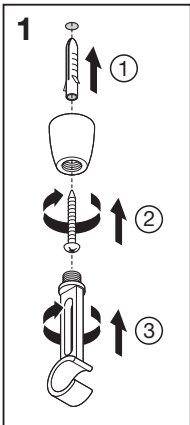

## LED SPOT GU10

	EAN	W	W <sub>max.</sub> (LED)	lm Light Source	lm Output	K	Temp. (°C)	V~	mA	Hz	PF	∇(°)	
<b>LED SPOT 2,6W 230V GU10</b>	4058075540507	1x 2.6	1x 7	230	230	2700	-20... +40	220- 240	25	50/60	>0.4	36	10000
<b>LED SPOT 2X2,6W 230V GU10</b>	4058075540545	2x 2.6	2x 7	460	460	2700	-20... +40	220- 240	50	50/60	>0.4	36	10000
<b>LED SPOT 3X2,6W 230V GU10</b>	4058075540569	3x 2.6	3x 7	690	690	2700	-20... +40	220- 240	75	50/60	>0.4	36	10000
<b>LED SPOT 4X2,6W 230V GU10</b>	4058075540583	4x 2.6	4x 7	920	920	2700	-20... +40	220- 240	100	50/60	>0.4	36	10000
<b>LED SPOT 6X2,6W 230V GU10</b>	4058075540606	6x 2.6	6x 7	1380	1380	2700	-20... +40	220- 240	150	50/60	>0.4	36	10000

# LED SPOT GU10

LED SPOT GU10

**LED SPOT GU10**

	<b>EAN</b>	<b>This product contains a light source of energy efficiency class</b>	<b>Contained Light Source</b>
<b>LED SPOT 2,6W 230V GU10</b>	4058075540507	F	
<b>LED SPOT 2X2,6W 230V GU10</b>	4058075540545	F	Contains 2 Light Sources 
<b>LED SPOT 3X2,6W 230V GU10</b>	4058075540569	F	Contains 3 Light Sources 
<b>LED SPOT 4X2,6W 230V GU10</b>	4058075540583	F	Contains 4 Light Sources 
<b>LED SPOT 6X2,6W 230V GU10</b>	4058075540606	F	Contains 6 Light Sources 