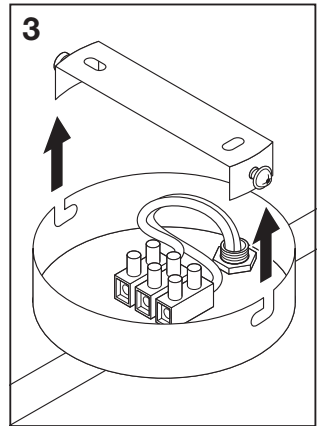

## LED SPOT GU10

	EAN	W	W <sub>max.</sub> (LED)	lm Light Source	lm Output	K	Temp. (°C)	V~	mA	Hz	PF	∇(°)	
<b>LED SPOT 2,6W 230V GU10</b>	4058075540507	1x 2.6	1x 7	230	230	2700	-20... +40	220- 240	25	50/60	>0.4	36	10000
<b>LED SPOT 2X2,6W 230V GU10</b>	4058075540545	2x 2.6	2x 7	460	460	2700	-20... +40	220- 240	50	50/60	>0.4	36	10000
<b>LED SPOT 3X2,6W 230V GU10</b>	4058075540569	3x 2.6	3x 7	690	690	2700	-20... +40	220- 240	75	50/60	>0.4	36	10000
<b>LED SPOT 4X2,6W 230V GU10</b>	4058075540583	4x 2.6	4x 7	920	920	2700	-20... +40	220- 240	100	50/60	>0.4	36	10000
<b>LED SPOT 6X2,6W 230V GU10</b>	4058075540606	6x 2.6	6x 7	1380	1380	2700	-20... +40	220- 240	150	50/60	>0.4	36	10000

# LED SPOT GU10

LED SPOT GU10

**LED SPOT GU10**

	<b>EAN</b>	<b>This product contains a light source of energy efficiency class</b>	<b>Contained Light Source</b>
<b>LED SPOT 2,6W 230V GU10</b>	4058075540507	F	
<b>LED SPOT 2X2,6W 230V GU10</b>	4058075540545	F	Contains 2 Light Sources 
<b>LED SPOT 3X2,6W 230V GU10</b>	4058075540569	F	Contains 3 Light Sources 
<b>LED SPOT 4X2,6W 230V GU10</b>	4058075540583	F	Contains 4 Light Sources 
<b>LED SPOT 6X2,6W 230V GU10</b>	4058075540606	F	Contains 6 Light Sources 