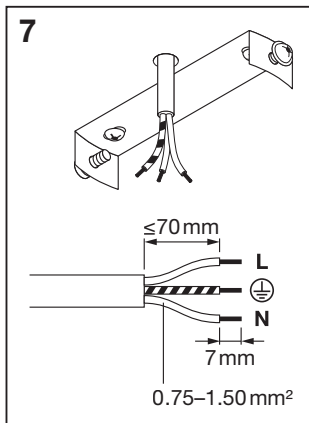

## LED SPOT GU10

	EAN	W	W <sub>max.</sub> (LED)	lm Light Source	lm Output	K	Temp. (°C)	V~	mA	Hz	PF	∇(°)	
<b>LED SPOT 2,6W 230V GU10</b>	4058075540507	1x 2.6	1x 7	230	230	2700	-20... +40	220- 240	25	50/60	>0.4	36	10000
<b>LED SPOT 2X2,6W 230V GU10</b>	4058075540545	2x 2.6	2x 7	460	460	2700	-20... +40	220- 240	50	50/60	>0.4	36	10000
<b>LED SPOT 3X2,6W 230V GU10</b>	4058075540569	3x 2.6	3x 7	690	690	2700	-20... +40	220- 240	75	50/60	>0.4	36	10000
<b>LED SPOT 4X2,6W 230V GU10</b>	4058075540583	4x 2.6	4x 7	920	920	2700	-20... +40	220- 240	100	50/60	>0.4	36	10000
<b>LED SPOT 6X2,6W 230V GU10</b>	4058075540606	6x 2.6	6x 7	1380	1380	2700	-20... +40	220- 240	150	50/60	>0.4	36	10000

# LED SPOT GU10

LED SPOT GU10

**LED SPOT GU10**

	<b>EAN</b>	<b>This product contains a light source of energy efficiency class</b>	<b>Contained Light Source</b>
<b>LED SPOT 2,6W 230V GU10</b>	4058075540507	F	
<b>LED SPOT 2X2,6W 230V GU10</b>	4058075540545	F	Contains 2 Light Sources 
<b>LED SPOT 3X2,6W 230V GU10</b>	4058075540569	F	Contains 3 Light Sources 
<b>LED SPOT 4X2,6W 230V GU10</b>	4058075540583	F	Contains 4 Light Sources 
<b>LED SPOT 6X2,6W 230V GU10</b>	4058075540606	F	Contains 6 Light Sources 