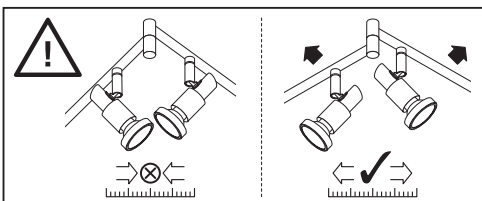

## LED SPOT GU10

	EAN	W	W <sub>max.</sub> (LED)	lm Light Source	lm Output	K	Temp. (°C)	V~	mA	Hz	PF	∇(°)	
<b>LED SPOT 2,6W 230V GU10</b>	4058075540507	1x 2.6	1x 7	230	230	2700	-20... +40	220- 240	25	50/60	>0.4	36	10000
<b>LED SPOT 2X2,6W 230V GU10</b>	4058075540545	2x 2.6	2x 7	460	460	2700	-20... +40	220- 240	50	50/60	>0.4	36	10000
<b>LED SPOT 3X2,6W 230V GU10</b>	4058075540569	3x 2.6	3x 7	690	690	2700	-20... +40	220- 240	75	50/60	>0.4	36	10000
<b>LED SPOT 4X2,6W 230V GU10</b>	4058075540583	4x 2.6	4x 7	920	920	2700	-20... +40	220- 240	100	50/60	>0.4	36	10000
<b>LED SPOT 6X2,6W 230V GU10</b>	4058075540606	6x 2.6	6x 7	1380	1380	2700	-20... +40	220- 240	150	50/60	>0.4	36	10000

# LED SPOT GU10

LED SPOT GU10

**LED SPOT GU10**

	<b>EAN</b>	<b>This product contains a light source of energy efficiency class</b>	<b>Contained Light Source</b>
<b>LED SPOT 2,6W 230V GU10</b>	4058075540507	F	
<b>LED SPOT 2X2,6W 230V GU10</b>	4058075540545	F	Contains 2 Light Sources 
<b>LED SPOT 3X2,6W 230V GU10</b>	4058075540569	F	Contains 3 Light Sources 
<b>LED SPOT 4X2,6W 230V GU10</b>	4058075540583	F	Contains 4 Light Sources 
<b>LED SPOT 6X2,6W 230V GU10</b>	4058075540606	F	Contains 6 Light Sources 