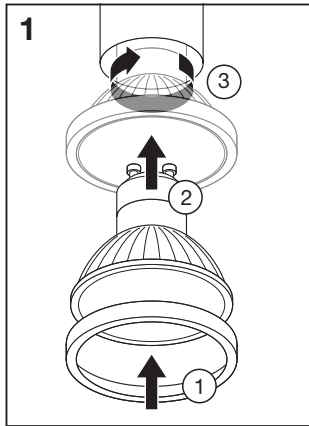

## LED SPOT GU10

	EAN	W	W <sub>max.</sub> (LED)	lm Light Source	lm Output	K	Temp. (°C)	V~	mA	Hz	PF	∇(°)	
<b>LED SPOT 2,6W 230V GU10</b>	4058075540507	1x 2.6	1x 7	230	230	2700	-20... +40	220- 240	25	50/60	>0.4	36	10000
<b>LED SPOT 2X2,6W 230V GU10</b>	4058075540545	2x 2.6	2x 7	460	460	2700	-20... +40	220- 240	50	50/60	>0.4	36	10000
<b>LED SPOT 3X2,6W 230V GU10</b>	4058075540569	3x 2.6	3x 7	690	690	2700	-20... +40	220- 240	75	50/60	>0.4	36	10000
<b>LED SPOT 4X2,6W 230V GU10</b>	4058075540583	4x 2.6	4x 7	920	920	2700	-20... +40	220- 240	100	50/60	>0.4	36	10000
<b>LED SPOT 6X2,6W 230V GU10</b>	4058075540606	6x 2.6	6x 7	1380	1380	2700	-20... +40	220- 240	150	50/60	>0.4	36	10000

# LED SPOT GU10

LED SPOT GU10

**LED SPOT GU10**

	<b>EAN</b>	<b>This product contains a light source of energy efficiency class</b>	<b>Contained Light Source</b>
<b>LED SPOT 2,6W 230V GU10</b>	4058075540507	F	
<b>LED SPOT 2X2,6W 230V GU10</b>	4058075540545	F	Contains 2 Light Sources 
<b>LED SPOT 3X2,6W 230V GU10</b>	4058075540569	F	Contains 3 Light Sources 
<b>LED SPOT 4X2,6W 230V GU10</b>	4058075540583	F	Contains 4 Light Sources 
<b>LED SPOT 6X2,6W 230V GU10</b>	4058075540606	F	Contains 6 Light Sources 