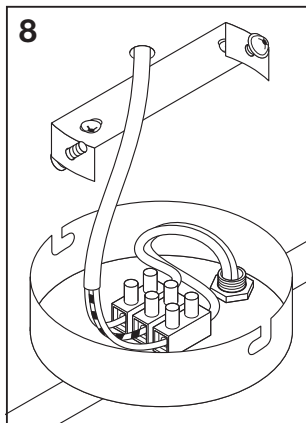

## LED SPOT GU10

	EAN	W	W <sub>max.</sub> (LED)	lm Light Source	lm Output	K	Temp. (°C)	V~	mA	Hz	PF	∇(°)	
<b>LED SPOT 2,6W 230V GU10</b>	4058075540507	1x 2.6	1x 7	230	230	2700	-20... +40	220- 240	25	50/60	>0.4	36	10000
<b>LED SPOT 2X2,6W 230V GU10</b>	4058075540545	2x 2.6	2x 7	460	460	2700	-20... +40	220- 240	50	50/60	>0.4	36	10000
<b>LED SPOT 3X2,6W 230V GU10</b>	4058075540569	3x 2.6	3x 7	690	690	2700	-20... +40	220- 240	75	50/60	>0.4	36	10000
<b>LED SPOT 4X2,6W 230V GU10</b>	4058075540583	4x 2.6	4x 7	920	920	2700	-20... +40	220- 240	100	50/60	>0.4	36	10000
<b>LED SPOT 6X2,6W 230V GU10</b>	4058075540606	6x 2.6	6x 7	1380	1380	2700	-20... +40	220- 240	150	50/60	>0.4	36	10000

# LED SPOT GU10

LED SPOT GU10

**LED SPOT GU10**

	<b>EAN</b>	<b>This product contains a light source of energy efficiency class</b>	<b>Contained Light Source</b>
<b>LED SPOT 2,6W 230V GU10</b>	4058075540507	F	
<b>LED SPOT 2X2,6W 230V GU10</b>	4058075540545	F	Contains 2 Light Sources 
<b>LED SPOT 3X2,6W 230V GU10</b>	4058075540569	F	Contains 3 Light Sources 
<b>LED SPOT 4X2,6W 230V GU10</b>	4058075540583	F	Contains 4 Light Sources 
<b>LED SPOT 6X2,6W 230V GU10</b>	4058075540606	F	Contains 6 Light Sources 