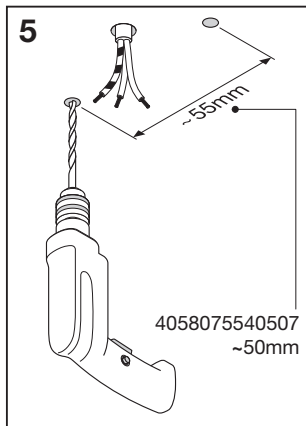

## LED SPOT GU10

	EAN	W	W <sub>max.</sub> (LED)	lm Light Source	lm Output	K	Temp. (°C)	V~	mA	Hz	PF	∇(°)	
<b>LED SPOT 2,6W 230V GU10</b>	4058075540507	1x 2.6	1x 7	230	230	2700	-20... +40	220- 240	25	50/60	>0.4	36	10000
<b>LED SPOT 2X2,6W 230V GU10</b>	4058075540545	2x 2.6	2x 7	460	460	2700	-20... +40	220- 240	50	50/60	>0.4	36	10000
<b>LED SPOT 3X2,6W 230V GU10</b>	4058075540569	3x 2.6	3x 7	690	690	2700	-20... +40	220- 240	75	50/60	>0.4	36	10000
<b>LED SPOT 4X2,6W 230V GU10</b>	4058075540583	4x 2.6	4x 7	920	920	2700	-20... +40	220- 240	100	50/60	>0.4	36	10000
<b>LED SPOT 6X2,6W 230V GU10</b>	4058075540606	6x 2.6	6x 7	1380	1380	2700	-20... +40	220- 240	150	50/60	>0.4	36	10000

# LED SPOT GU10

LED SPOT GU10

**LED SPOT GU10**

	<b>EAN</b>	<b>This product contains a light source of energy efficiency class</b>	<b>Contained Light Source</b>
<b>LED SPOT 2,6W 230V GU10</b>	4058075540507	F	
<b>LED SPOT 2X2,6W 230V GU10</b>	4058075540545	F	Contains 2 Light Sources 
<b>LED SPOT 3X2,6W 230V GU10</b>	4058075540569	F	Contains 3 Light Sources 
<b>LED SPOT 4X2,6W 230V GU10</b>	4058075540583	F	Contains 4 Light Sources 
<b>LED SPOT 6X2,6W 230V GU10</b>	4058075540606	F	Contains 6 Light Sources 