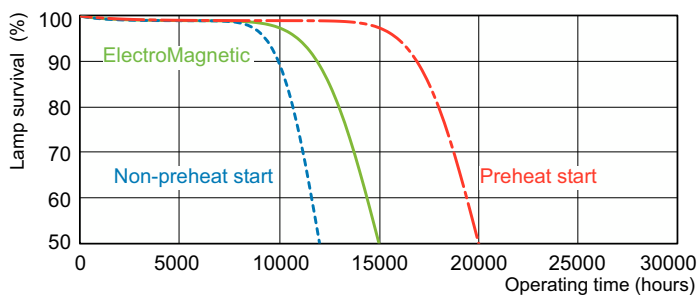

Photometrische Daten

Spectral Power Distribution Colour - MASTER TL-D Super 80 1m 36W/840 SLV/25

Lebensdauer

Life expectancy diagram - 3 hour cycle

Life expectancy diagram - 12 hour cycle

MASTER TL-D Super 80