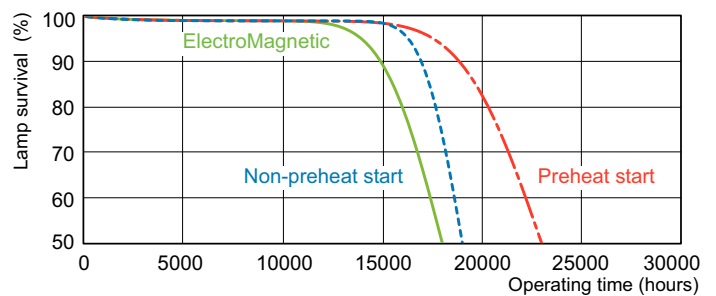

Photometrische Daten

Spectral Power Distribution Colour - MASTER TL-D Super 80 1m 36W/840 SLV/25

Lebensdauer

Life expectancy diagram - 3 hour cycle

Life expectancy diagram - 12 hour cycle

MASTER TL-D Super 80