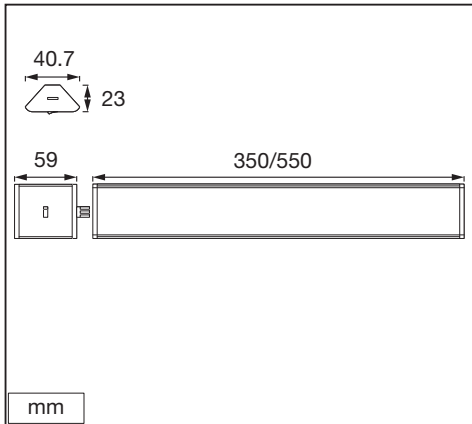

CABINET LED CORNER

LOW-VOLTAGE UNDER CABINET LUMINAIRES

	EAN	W	lm	K	°(°C)	V~	mA	Hz	PF	👤
CABINET LED CORNER 35 CM	4058075268227	5	320	3000	-20...+40	220-240	50	50/60	>0.5	0.2 kg
CABINET LED CORNER 35 CM TWO LIGHT	4058075227910	9	640	3000	-20...+40	220-240	90	50/60	>0.5	0.4 kg
CABINET LED CORNER 55 CM	4058075227958	7.5	480	3000	-20...+40	220-240	70	50/60	>0.5	0.3 kg
CABINET LED CORNER 55 CM TWO LIGHT	4058075268265	12	800	3000	-20...+40	220-240	120	50/60	>0.5	0.6 kg

	EAN	This product contains a light source of energy efficiency class	Contained Light Source
CABINET LED CORNER 35 CM	4058075268227	G	
CABINET LED CORNER 35 CM TWO LIGHT	4058075227910	G	
CABINET LED CORNER 55 CM	4058075227958	F	
CABINET LED CORNER 55 CM TWO LIGHT	4058075268265	F	