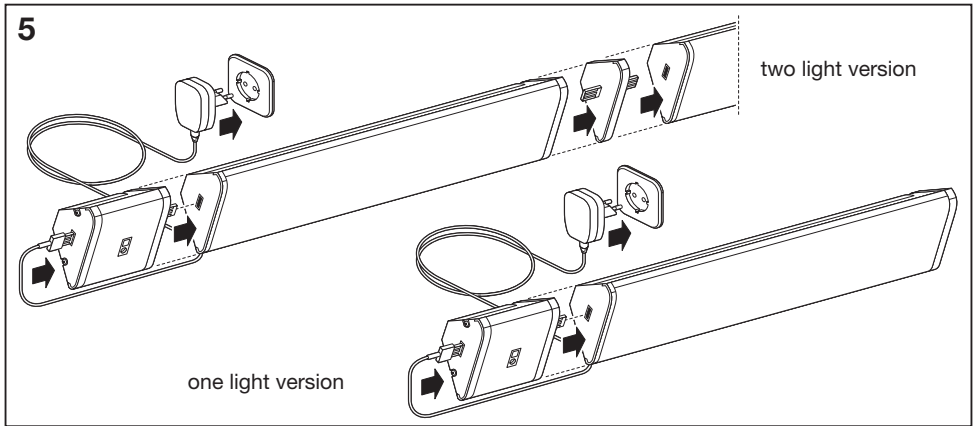

CABINET LED CORNER

LOW-VOLTAGE UNDER CABINET LUMINAIRES

	EAN	W	lm	K	°(°C)	V~	mA	Hz	PF	👤
CABINET LED CORNER 35 CM	4058075268227	5	320	3000	-20...+40	220-240	50	50/60	>0.5	0.2 kg
CABINET LED CORNER 35 CM TWO LIGHT	4058075227910	9	640	3000	-20...+40	220-240	90	50/60	>0.5	0.4 kg
CABINET LED CORNER 55 CM	4058075227958	7.5	480	3000	-20...+40	220-240	70	50/60	>0.5	0.3 kg
CABINET LED CORNER 55 CM TWO LIGHT	4058075268265	12	800	3000	-20...+40	220-240	120	50/60	>0.5	0.6 kg

	EAN	This product contains a light source of energy efficiency class	Contained Light Source
CABINET LED CORNER 35 CM	4058075268227	G	
CABINET LED CORNER 35 CM TWO LIGHT	4058075227910	G	
CABINET LED CORNER 55 CM	4058075227958	F	
CABINET LED CORNER 55 CM TWO LIGHT	4058075268265	F	