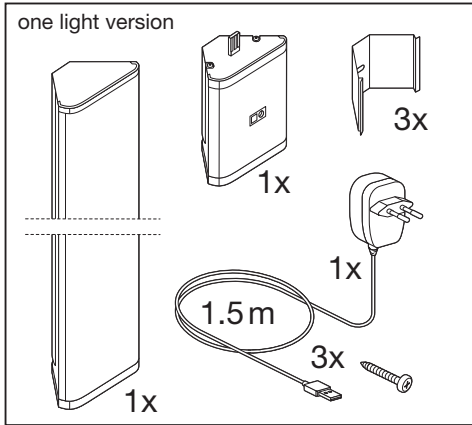

CABINET LED CORNER

LOW-VOLTAGE UNDER CABINET LUMINAIRES

	EAN	W	lm	K	°(°C)	V~	mA	Hz	PF	👤
CABINET LED CORNER 35 CM	4058075268227	5	320	3000	-20...+40	220-240	50	50/60	>0.5	0.2 kg
CABINET LED CORNER 35 CM TWO LIGHT	4058075227910	9	640	3000	-20...+40	220-240	90	50/60	>0.5	0.4 kg
CABINET LED CORNER 55 CM	4058075227958	7.5	480	3000	-20...+40	220-240	70	50/60	>0.5	0.3 kg
CABINET LED CORNER 55 CM TWO LIGHT	4058075268265	12	800	3000	-20...+40	220-240	120	50/60	>0.5	0.6 kg

	EAN	This product contains a light source of energy efficiency class	Contained Light Source
CABINET LED CORNER 35 CM	4058075268227	G	
CABINET LED CORNER 35 CM TWO LIGHT	4058075227910	G	
CABINET LED CORNER 55 CM	4058075227958	F	
CABINET LED CORNER 55 CM TWO LIGHT	4058075268265	F	