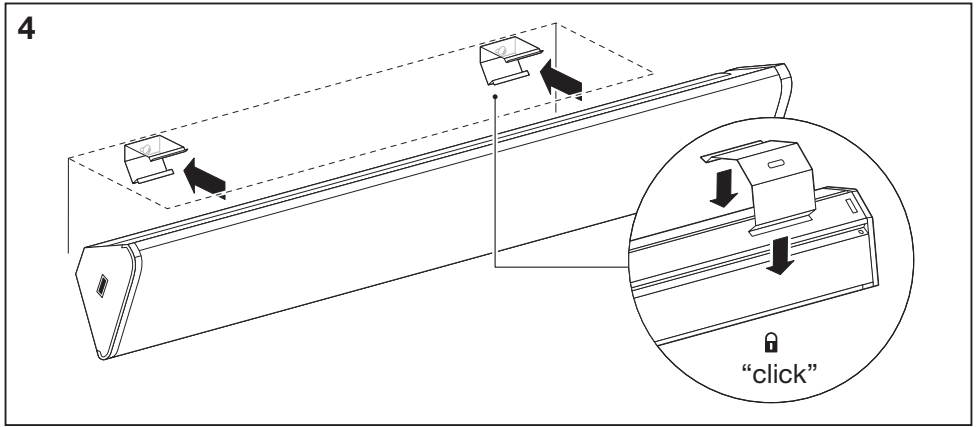

CABINET LED CORNER

LOW-VOLTAGE UNDER CABINET LUMINAIRES

	EAN	W	lm	K	°(°C)	V~	mA	Hz	PF	👤
CABINET LED CORNER 35 CM	4058075268227	5	320	3000	-20...+40	220-240	50	50/60	>0.5	0.2 kg
CABINET LED CORNER 35 CM TWO LIGHT	4058075227910	9	640	3000	-20...+40	220-240	90	50/60	>0.5	0.4 kg
CABINET LED CORNER 55 CM	4058075227958	7.5	480	3000	-20...+40	220-240	70	50/60	>0.5	0.3 kg
CABINET LED CORNER 55 CM TWO LIGHT	4058075268265	12	800	3000	-20...+40	220-240	120	50/60	>0.5	0.6 kg

	EAN	This product contains a light source of energy efficiency class	Contained Light Source
CABINET LED CORNER 35 CM	4058075268227	G	
CABINET LED CORNER 35 CM TWO LIGHT	4058075227910	G	
CABINET LED CORNER 55 CM	4058075227958	F	
CABINET LED CORNER 55 CM TWO LIGHT	4058075268265	F	