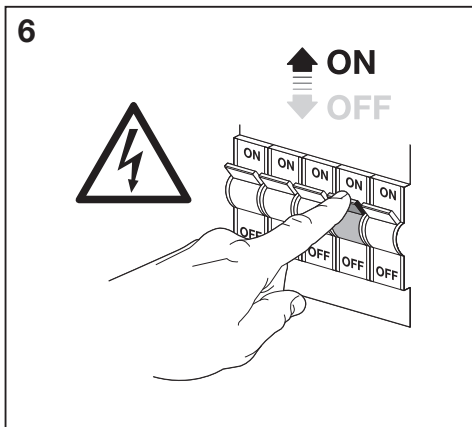

CABINET LED CORNER

LOW-VOLTAGE UNDER CABINET LUMINAIRES

	EAN	W	lm	K	°(°C)	V~	mA	Hz	PF	👤
CABINET LED CORNER 35 CM	4058075268227	5	320	3000	-20...+40	220-240	50	50/60	>0.5	0.2 kg
CABINET LED CORNER 35 CM TWO LIGHT	4058075227910	9	640	3000	-20...+40	220-240	90	50/60	>0.5	0.4 kg
CABINET LED CORNER 55 CM	4058075227958	7.5	480	3000	-20...+40	220-240	70	50/60	>0.5	0.3 kg
CABINET LED CORNER 55 CM TWO LIGHT	4058075268265	12	800	3000	-20...+40	220-240	120	50/60	>0.5	0.6 kg