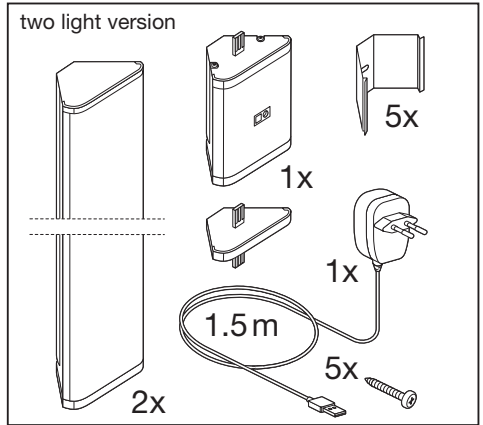

CABINET LED CORNER

LOW-VOLTAGE UNDER CABINET LUMINAIRES

	EAN	W	lm	K	°(°C)	V~	mA	Hz	PF	👤
CABINET LED CORNER 35 CM	4058075268227	5	320	3000	-20...+40	220-240	50	50/60	>0.5	0.2 kg
CABINET LED CORNER 35 CM TWO LIGHT	4058075227910	9	640	3000	-20...+40	220-240	90	50/60	>0.5	0.4 kg
CABINET LED CORNER 55 CM	4058075227958	7.5	480	3000	-20...+40	220-240	70	50/60	>0.5	0.3 kg
CABINET LED CORNER 55 CM TWO LIGHT	4058075268265	12	800	3000	-20...+40	220-240	120	50/60	>0.5	0.6 kg

	EAN	This product contains a light source of energy efficiency class	Contained Light Source
CABINET LED CORNER 35 CM	4058075268227	G	
CABINET LED CORNER 35 CM TWO LIGHT	4058075227910	G	
CABINET LED CORNER 55 CM	4058075227958	F	
CABINET LED CORNER 55 CM TWO LIGHT	4058075268265	F	