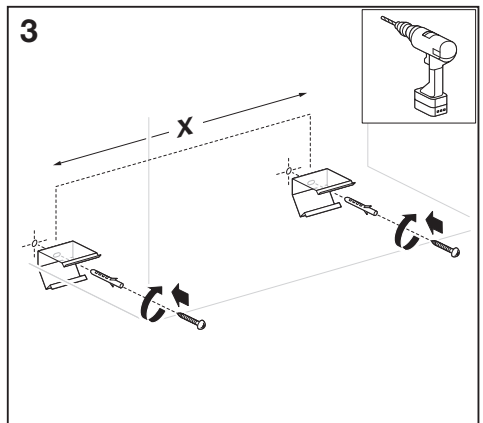

CABINET LED CORNER

LOW-VOLTAGE UNDER CABINET LUMINAIRES

	EAN	W	lm	K	°(°C)	V~	mA	Hz	PF	👤
CABINET LED CORNER 35 CM	4058075268227	5	320	3000	-20...+40	220-240	50	50/60	>0.5	0.2 kg
CABINET LED CORNER 35 CM TWO LIGHT	4058075227910	9	640	3000	-20...+40	220-240	90	50/60	>0.5	0.4 kg
CABINET LED CORNER 55 CM	4058075227958	7.5	480	3000	-20...+40	220-240	70	50/60	>0.5	0.3 kg
CABINET LED CORNER 55 CM TWO LIGHT	4058075268265	12	800	3000	-20...+40	220-240	120	50/60	>0.5	0.6 kg

	EAN	This product contains a light source of energy efficiency class	Contained Light Source
CABINET LED CORNER 35 CM	4058075268227	G	
CABINET LED CORNER 35 CM TWO LIGHT	4058075227910	G	
CABINET LED CORNER 55 CM	4058075227958	F	
CABINET LED CORNER 55 CM TWO LIGHT	4058075268265	F	