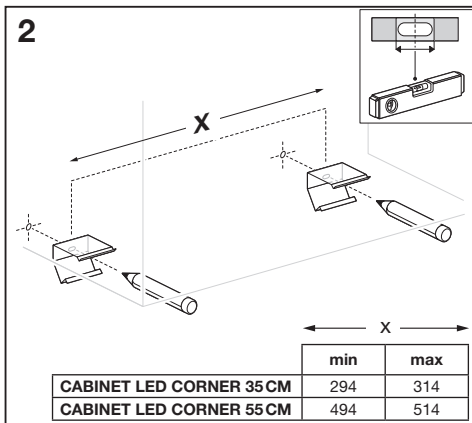

CABINET LED CORNER

LOW-VOLTAGE UNDER CABINET LUMINAIRES

	EAN	W	lm	K	°(°C)	V~	mA	Hz	PF	👤
CABINET LED CORNER 35 CM	4058075268227	5	320	3000	-20...+40	220-240	50	50/60	>0.5	0.2 kg
CABINET LED CORNER 35 CM TWO LIGHT	4058075227910	9	640	3000	-20...+40	220-240	90	50/60	>0.5	0.4 kg
CABINET LED CORNER 55 CM	4058075227958	7.5	480	3000	-20...+40	220-240	70	50/60	>0.5	0.3 kg
CABINET LED CORNER 55 CM TWO LIGHT	4058075268265	12	800	3000	-20...+40	220-240	120	50/60	>0.5	0.6 kg

	EAN	This product contains a light source of energy efficiency class	Contained Light Source
CABINET LED CORNER 35 CM	4058075268227	G	
CABINET LED CORNER 35 CM TWO LIGHT	4058075227910	G	
CABINET LED CORNER 55 CM	4058075227958	F	
CABINET LED CORNER 55 CM TWO LIGHT	4058075268265	F	