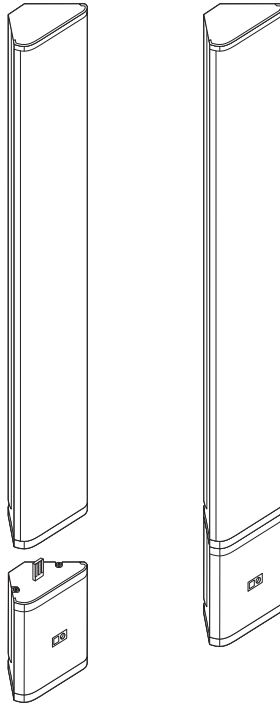

CABINET LED CORNER

LOW-VOLTAGE UNDER CABINET LUMINAIRES

	EAN	W	lm	K	°(°C)	V~	mA	Hz	PF	👤
CABINET LED CORNER 35 CM	4058075268227	5	320	3000	-20...+40	220-240	50	50/60	>0.5	0.2 kg
CABINET LED CORNER 35 CM TWO LIGHT	4058075227910	9	640	3000	-20...+40	220-240	90	50/60	>0.5	0.4 kg
CABINET LED CORNER 55 CM	4058075227958	7.5	480	3000	-20...+40	220-240	70	50/60	>0.5	0.3 kg
CABINET LED CORNER 55 CM TWO LIGHT	4058075268265	12	800	3000	-20...+40	220-240	120	50/60	>0.5	0.6 kg

	EAN	This product contains a light source of energy efficiency class	Contained Light Source
CABINET LED CORNER 35 CM	4058075268227	G	
CABINET LED CORNER 35 CM TWO LIGHT	4058075227910	G	
CABINET LED CORNER 55 CM	4058075227958	F	
CABINET LED CORNER 55 CM TWO LIGHT	4058075268265	F	