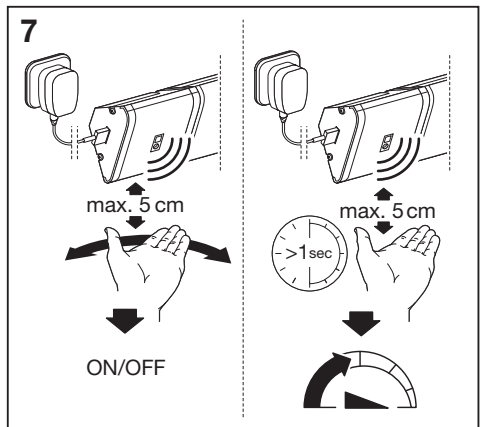

CABINET LED CORNER

LOW-VOLTAGE UNDER CABINET LUMINAIRES

	EAN	W	lm	K	°(°C)	V~	mA	Hz	PF	👤
CABINET LED CORNER 35 CM	4058075268227	5	320	3000	-20...+40	220-240	50	50/60	>0.5	0.2 kg
CABINET LED CORNER 35 CM TWO LIGHT	4058075227910	9	640	3000	-20...+40	220-240	90	50/60	>0.5	0.4 kg
CABINET LED CORNER 55 CM	4058075227958	7.5	480	3000	-20...+40	220-240	70	50/60	>0.5	0.3 kg
CABINET LED CORNER 55 CM TWO LIGHT	4058075268265	12	800	3000	-20...+40	220-240	120	50/60	>0.5	0.6 kg

	EAN	This product contains a light source of energy efficiency class	Contained Light Source
CABINET LED CORNER 35 CM	4058075268227	G	
CABINET LED CORNER 35 CM TWO LIGHT	4058075227910	G	
CABINET LED CORNER 55 CM	4058075227958	F	
CABINET LED CORNER 55 CM TWO LIGHT	4058075268265	F	