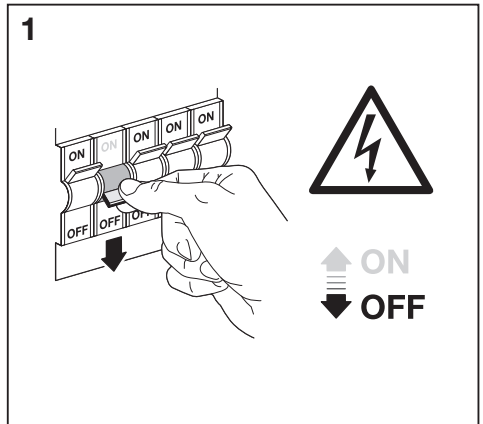

CABINET LED CORNER

LOW-VOLTAGE UNDER CABINET LUMINAIRES

	EAN	W	lm	K	°(°C)	V~	mA	Hz	PF	👤
CABINET LED CORNER 35 CM	4058075268227	5	320	3000	-20...+40	220-240	50	50/60	>0.5	0.2 kg
CABINET LED CORNER 35 CM TWO LIGHT	4058075227910	9	640	3000	-20...+40	220-240	90	50/60	>0.5	0.4 kg
CABINET LED CORNER 55 CM	4058075227958	7.5	480	3000	-20...+40	220-240	70	50/60	>0.5	0.3 kg
CABINET LED CORNER 55 CM TWO LIGHT	4058075268265	12	800	3000	-20...+40	220-240	120	50/60	>0.5	0.6 kg

	EAN	This product contains a light source of energy efficiency class	Contained Light Source
CABINET LED CORNER 35 CM	4058075268227	G	
CABINET LED CORNER 35 CM TWO LIGHT	4058075227910	G	
CABINET LED CORNER 55 CM	4058075227958	F	
CABINET LED CORNER 55 CM TWO LIGHT	4058075268265	F	