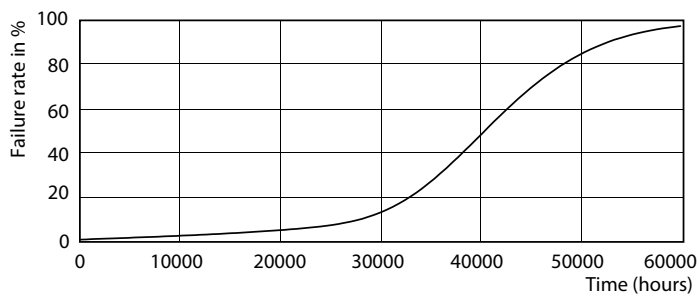

Lebensdauer

40K LED