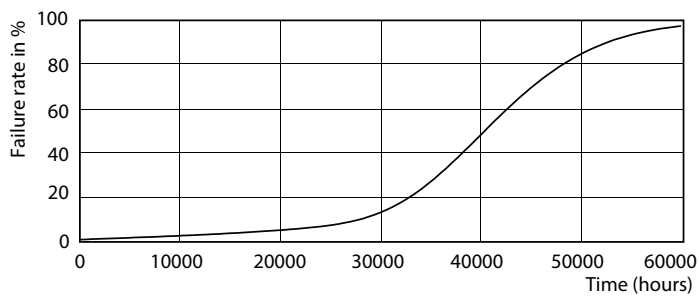

Lebensdauer

40K LED

Lumen Maintenance Diagram - MAS LED ExpertColor 5.5-50W GU10 930 36D