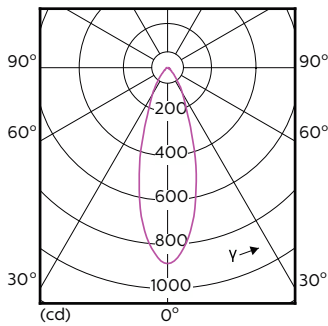

MASTER LEDspot GU10 ExpertColor

Photometrische Daten

Accent Lighting Spots - MAS LED ExpertColor 5.5-50W GU10 930 36D

Spectral Power Distribution Colour - MAS LED ExpertColor 5.5-50W GU10 930 36D

Light Distribution Diagram - MAS LED ExpertColor 5.5-50W GU10 930 36D