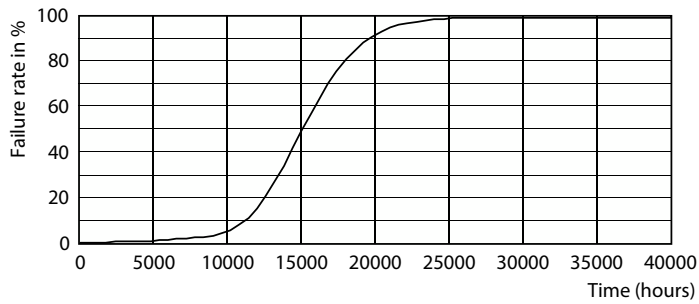

Lebensdauer

Life Expectancy Diagram