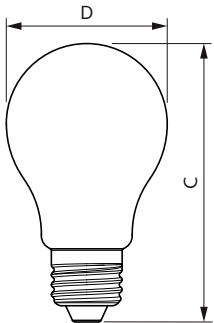

Abmessungsskizzen

Product	D	C
MAS VLE LEDBulbD4-25W E27 A60 GOLD SP G	61 mm	106 mm

Dekorative MASTER Value LED-Glühlampen

Photometrische Daten

Spectral Power Distribution Colour - MAS VLE LEDBulbD4-25W E27 A60 GOLD SP G