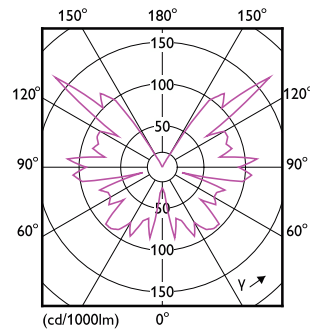

Abmessungsskizzen

Product	D	C
MAS VLE LEDBulbD4-25W E27 A60 GOLD SP G	61 mm	106 mm

Dekorative MASTER Value LED-Glühlampen

Photometrische Daten

Spectral Power Distribution Colour - MAS VLE LEDBulbD4-25W E27 A60 GOLD SP G

General uniform lighting - MAS VLE LEDBulbD4-25W E27 A60 GOLD SP G

Light Distribution Diagram - MAS VLE LEDBulbD4-25W E27 A60 GOLD SP G

Lebensdauer

Life Expectancy Diagram

Lumen Maintenance Diagram - MAS VLE LEDBulbD4-25W E27 A60 GOLD SP G