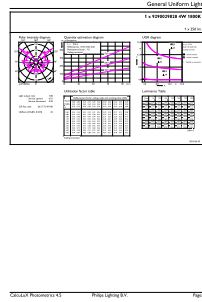

Abmessungsskizzen

Product	D	C
MAS VLE LEDBulbD4-25W E27 A60 GOLD SP G	61 mm	106 mm

Dekorative MASTER Value LED-Glühlampen

Photometrische Daten

Spectral Power Distribution Colour - MAS VLE LEDBulbD4-25W E27 A60 GOLD SP G