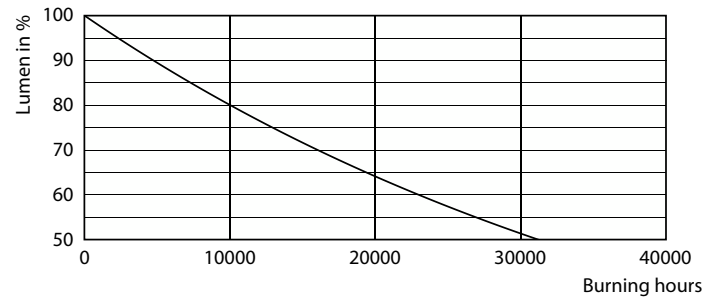

Abmessungsskizzen

Product	D	C
MAS VLE LEDBulbD4-25W E27 A60 GOLD SP G	61 mm	106 mm

Dekorative MASTER Value LED-Glühlampen

Photometrische Daten

Spectral Power Distribution Colour - MAS VLE LEDBulbD4-25W E27 A60 GOLD SP G

General uniform lighting - MAS VLE LEDBulbD4-25W E27 A60 GOLD SP G

Light Distribution Diagram - MAS VLE LEDBulbD4-25W E27 A60 GOLD SP G

Lebensdauer

Life Expectancy Diagram

Lumen Maintenance Diagram - MAS VLE LEDBulbD4-25W E27 A60 GOLD SP G