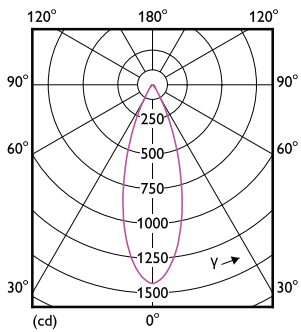

Light Distribution Diagram - MAS LED ExpertColor 7.5-43W MR16 940 36D