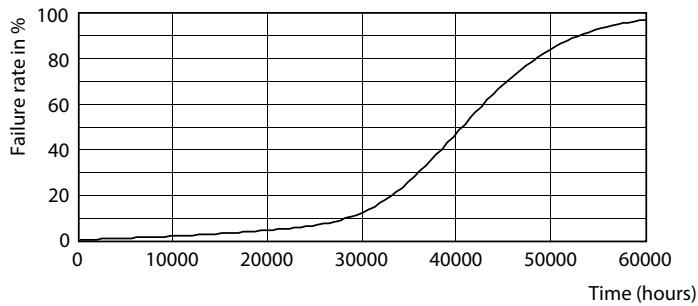

Lebensdauer

Life Expectancy Diagram