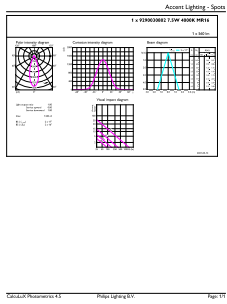

MASTER LEDspot MR16 ExpertColor

Photometrische Daten

Accent Lighting Spots - MAS LED ExpertColor 7.5-43W MR16 940 36D