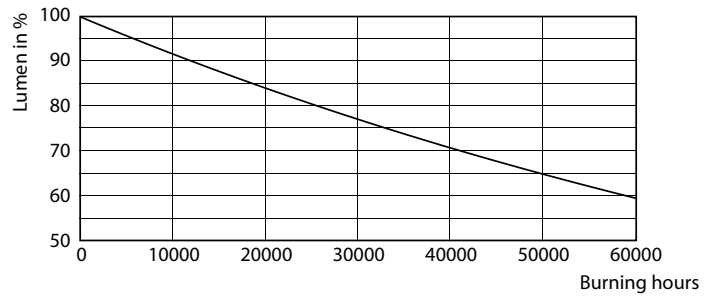

Lumen Maintenance Diagram - MAS LED ExpertColor 7.5-43W MR16 940 36D