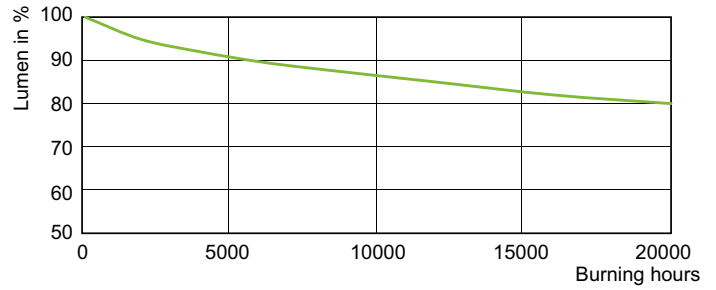

MASTER CityWhite CDO-TT Plus

Lebensdauer

LDLE_CDO-TT_0005-Life expectancy diagram

Lumen Maintenance Diagram - MASTER CityWh CDO-TT Plus 250W/830 E40