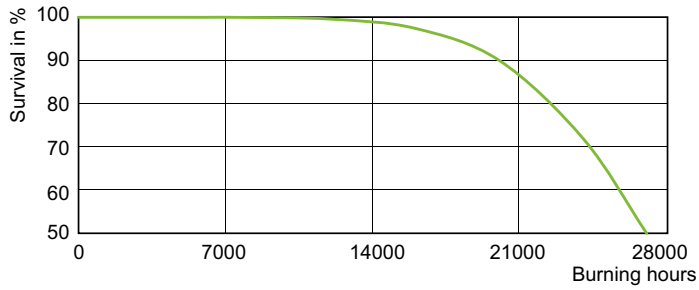

MASTER CityWhite CDO-TT Plus

Lebensdauer

LDLE_CDO-TT_0005-Life expectancy diagram

Lumen Maintenance Diagram - MASTER CityWh CDO-TT Plus 250W/830 E40