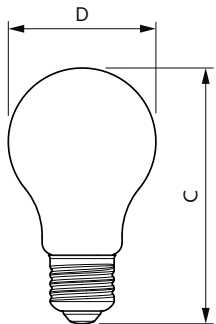

Abmessungsskizzen

Product	D	C
LEDClassic SSW 60W A60 E27 WW FRND 1SRT4	60 mm	104 mm

Photometrische Daten

Light Distribution Diagram - LEDClassic SSW 60W A60 E27 WW FRND 1SRT4

General uniform lighting - LEDClassic SSW 60W A60 E27 WW FRND 1SRT4