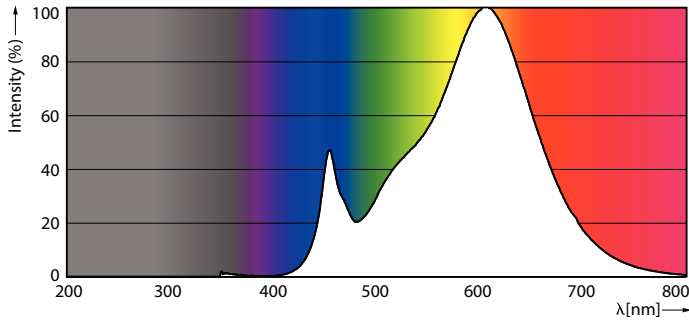

Abmessungsskizzen

Product	D	C
LEDClassic SSW 60W A60 E27 WW FRND 1SRT4	60 mm	104 mm

Photometrische Daten

Light Distribution Diagram - LEDClassic SSW 60W A60 E27 WW FRND 1SRT4

General uniform lighting - LEDClassic SSW 60W A60 E27 WW FRND 1SRT4

SceneSwitch Glühlampenform

Photometrische Daten

Spectral Power Distribution Colour - LEDClassic SSW 60W A60 E27 WW
FRND 1SRT4

Lebensdauer

Life Expectancy Diagram

Lumen Maintenance Diagram - LEDClassic SSW 60W A60 E27 WW FRND
1SRT4