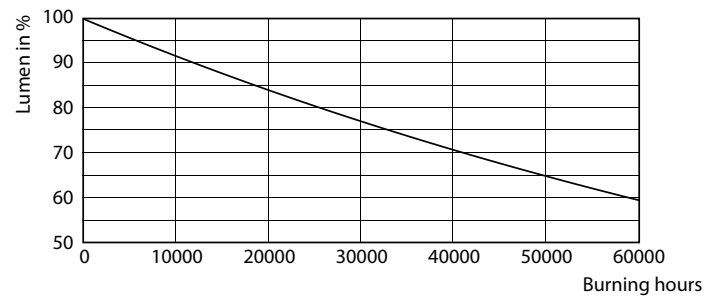

Accent Lighting Spots - MAS LED ExpertColor 7.5-43W MR16 927 36D

Light Distribution Diagram - MAS LED ExpertColor 7.5-43W MR16 927 36D

Lebensdauer

Life Expectancy Diagram

Lumen Maintenance Diagram - MAS LED ExpertColor 7.5-43W MR16 927 36D