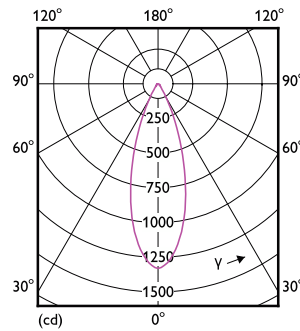

Light Distribution Diagram - MAS LED ExpertColor 7.5-43W MR16 927 36D