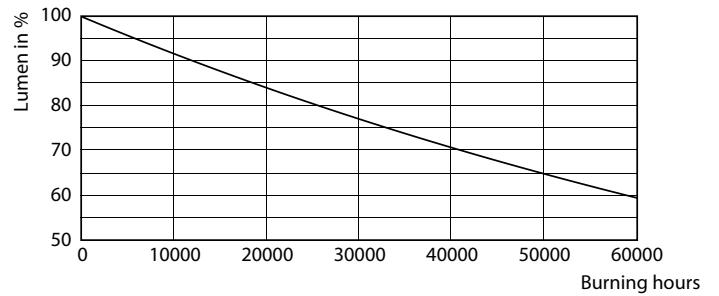

MASTER LEDspot ExpertColor AR111

Photometrische Daten

Spectral Power Distribution Colour - MAS LEExpertColor 20-100W 940 AR111 24D

Lebensdauer

Life Expectancy Diagram

Lumen Maintenance Diagram - MAS LEExpertColor 20-100W 940 AR111 24D