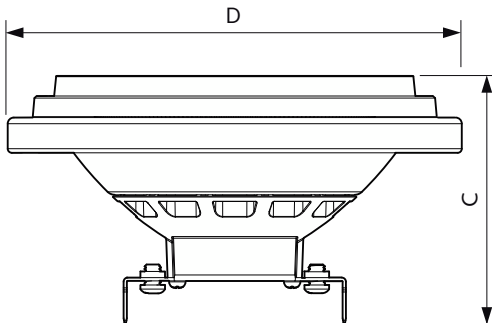

Abmessungsskizzen

Product	D	C
MAS LEExpertColor 20-100W 940 AR111 24D	111 mm	62 mm

Photometrische Daten

Light Distribution Diagram - MAS LEExpertColor 20-100W 940 AR111 24D

Accent Lighting Spots - MAS LEExpertColor 20-100W 940 AR111 24D