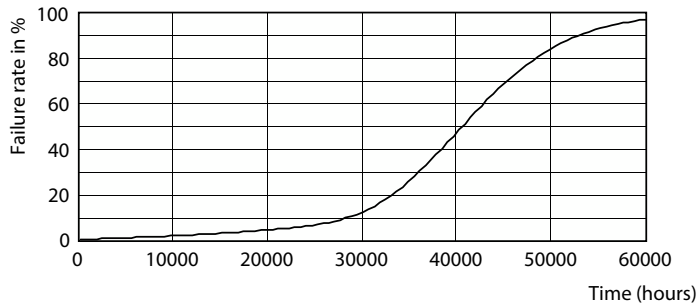

Lebensdauer

Life Expectancy Diagram