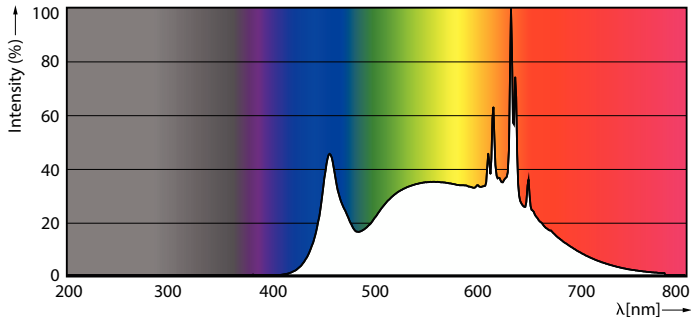

Abmessungsskizzen

Product	D	C
MAS LEExpertColor 20-100W 940 AR111 24D	111 mm	62 mm

Photometrische Daten

Light Distribution Diagram - MAS LEExpertColor 20-100W 940 AR111 24D

Accent Lighting Spots - MAS LEExpertColor 20-100W 940 AR111 24D

MASTER LEDspot ExpertColor AR111

Photometrische Daten

Spectral Power Distribution Colour - MAS LEExpertColor 20-100W 940 AR111 24D

Lebensdauer

Life Expectancy Diagram

Lumen Maintenance Diagram - MAS LEExpertColor 20-100W 940 AR111 24D