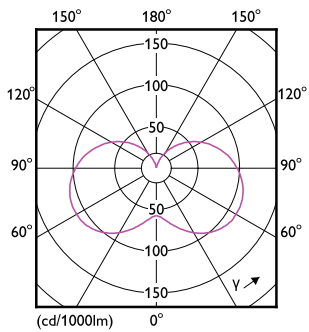

Product	D	C
CorePro candle ND 5-40W E14 827 B35 FR	45 mm	87 mm

CorePro LED Kerzen- und Tropfenlampenform

Photometrische Daten

General uniform lighting - CorePro candle ND 5-40W E14 827 B35 FR

Spectral Power Distribution Colour - CorePro candle ND 5-40W E14 827 B35 FR