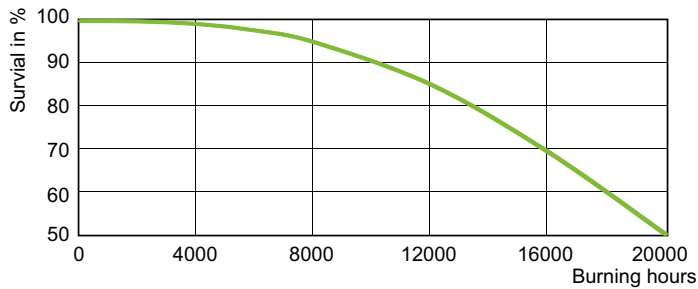

Lebensdauer

LDLE_SON-T_1000W-Life expectancy diagram

Lumen Maintenance Diagram - SON-T 1000W E40 1SL/4