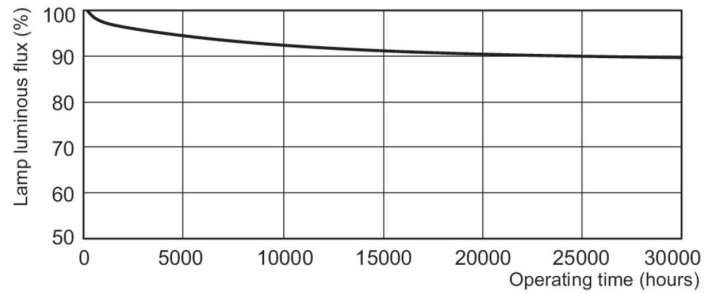

Lumen Maintenance Diagram - MASTER TL5 HO Secura 49W/840 UNP/40

Life expectancy diagram - 12 hour cycle