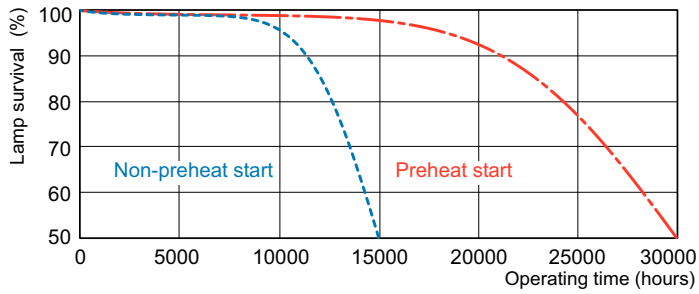

MASTER TL5 HO Secura

Lebensdauer

Life expectancy diagram - 3 hour cycle