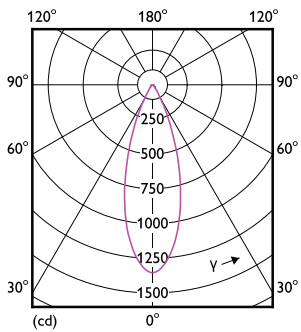

Abmessungsskizzen

Product	D	C
MAS LED ExpertColor 7.5-43W MR16 930 36D	50,5 mm	46 mm

MASTER LEDspot MR16 ExpertColor

Photometrische Daten

Accent Lighting Spots - MAS LED ExpertColor 7.5-43W MR16 930 36D

Spectral Power Distribution Colour - MAS LED ExpertColor 7.5-43W MR16 930 36D

Light Distribution Diagram - MAS LED ExpertColor 7.5-43W MR16 930 36D

Lebensdauer

Life Expectancy Diagram

Lumen Maintenance Diagram - MAS LED ExpertColor 7.5-43W MR16 930 36D

MASTER LEDspot MR16 ExpertColor