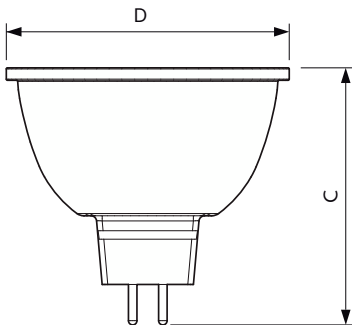

Abmessungsskizzen

Product	D	C
MAS LED ExpertColor 7.5-43W MR16 930 36D	50,5 mm	46 mm

MASTER LEDspot MR16 ExpertColor

Photometrische Daten

Accent Lighting Spots - MAS LED ExpertColor 7.5-43W MR16 930 36D

Spectral Power Distribution Colour - MAS LED ExpertColor 7.5-43W MR16 930 36D