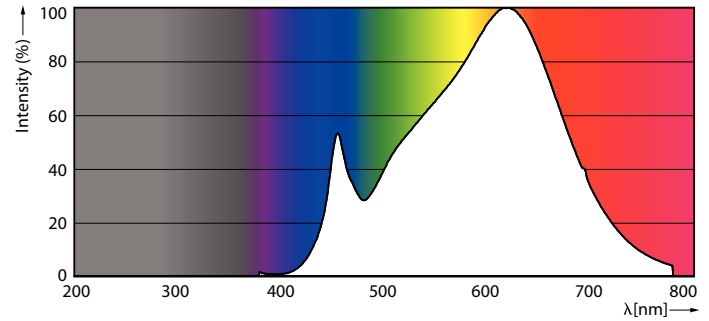

Abmessungsskizzen

Product	D	C
MAS LED ExpertColor 7.5-43W MR16 930 36D	50,5 mm	46 mm

MASTER LEDspot MR16 ExpertColor

Photometrische Daten

Accent Lighting Spots - MAS LED ExpertColor 7.5-43W MR16 930 36D

Spectral Power Distribution Colour - MAS LED ExpertColor 7.5-43W MR16 930 36D