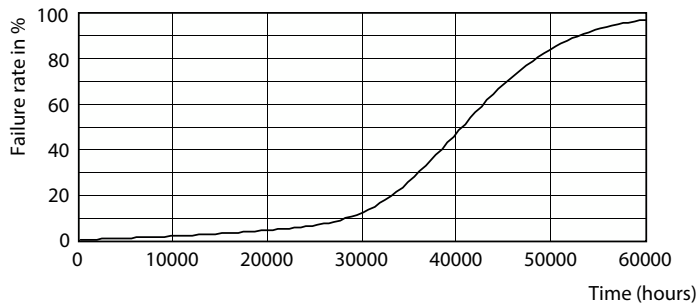

Lebensdauer

Life Expectancy Diagram