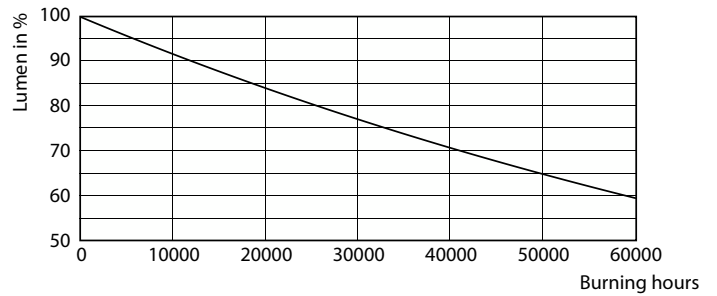

Lumen Maintenance Diagram - MAS LED ExpertColor 7.5-43W MR16 930 36D