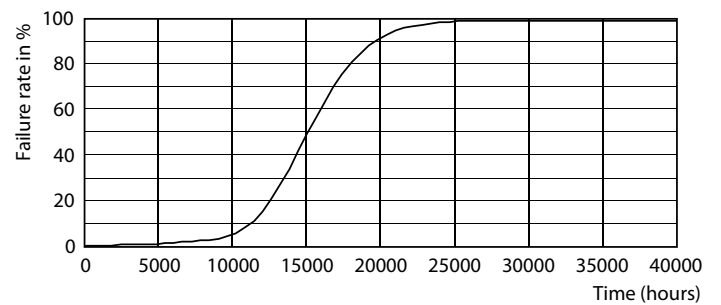

Spectral Power Distribution Colour - CorePro LEDCandle ND6.5-60W B35E14827CLG

General uniform lighting - CorePro LEDCandle ND6.5-60W B35E14827CLG

Lebensdauer

Lumen Maintenance Diagram - CorePro LEDCandle ND6.5-60W B35E14827CLG