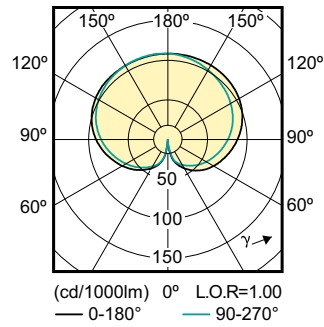

Light Distribution Diagram - CorePro LEDBulbND 7-60W E27 A60 827FR G