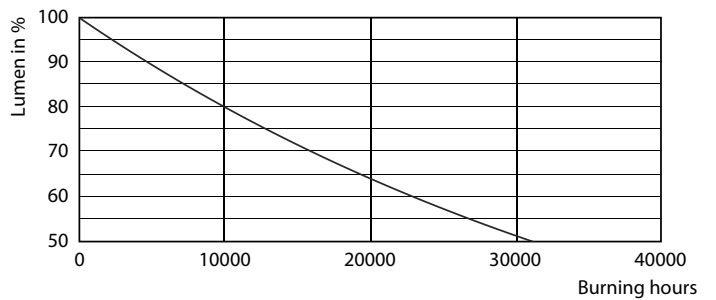

Lumen Maintenance Diagram - CorePro LEDBulbND 7-60W E27 A60 827FR G