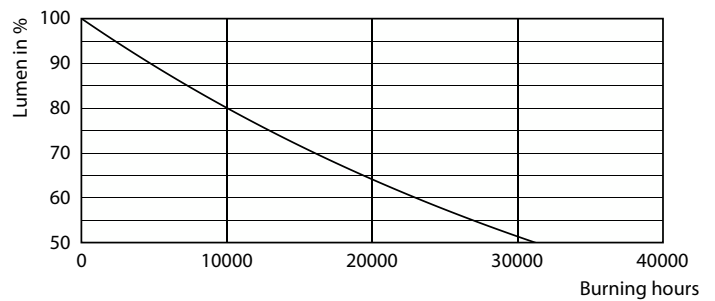

Light Distribution Diagram - MAS VLE LEDBulbD4-25W E27 ST64 GOLD SP G

General uniform lighting - MAS VLE LEDBulbD4-25W E27 ST64 GOLD SP G

Lebensdauer

Life Expectancy Diagram

Lumen Maintenance Diagram - MAS VLE LEDBulbD4-25W E27 ST64 GOLD SP G