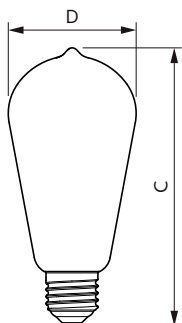

Dekorative MASTER Value LED-Glühlampen

Aufwärmzeit bis 60 % Licht	0.5 s
Leistungsfaktor (Bruchteil)	0.7
Spannung (Nom)	220-240 V

Temperatur

Umgebungstemperaturbereich	-20 bis +45 °C
Gehäusetemperatur (Nom)	35 °C

Lichtregelung und Dimmen

Dimmbar	Nur mit Spezial-Dimmern

Mechanik und Gehäuse

Kolbenausführung	Bernsteinfarben
Kolbenmaterial	Glas
Kolbenform	ST64

Genehmigung und Anwendung

Energieverbrauch kWh/1.000 Std.	4 kWh
CE-Zeichen	Ja
EU RoHS-konform	Ja
EyeComfort	Ja

Abmessungsskizzen

Anwendungsbedingungen

ist eine Verwendung in geschlossenen Leuchten möglich	No

Produktdaten

Bestell-Produktname	MAS VLE LEDBulbD4-25W E27 ST64 GOLD SP G
Gesamtbezeichnung des Produkts	MAS VLE LEDBulbD4-25W E27 ST64 GOLD SP G
Gesamt-Produktcode	871951431553200
Bestellcode	31553200
Material-Nr. (12NC)	929002982902
Anzahl pro Verpackung	1
Nettogewicht (Einzelteil)	0,048 kg
EAN/UPC – Produkt/Kiste	8719514315532
Zähler – Pakete pro Außenkarton	10
EAN Umverpackung	8719514315549

Product	D	C
MAS VLE LEDBulbD4-25W E27 ST64 GOLD SP G	65 mm	143 mm