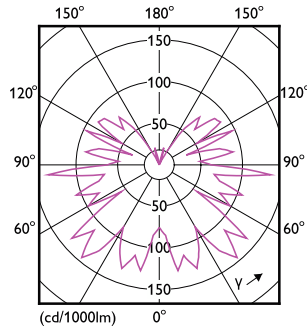

Product	D	C
MAS VLE LEDBulbD4-25W E27 ST64 GOLD SP G	65 mm	143 mm

Dekorative MASTER Value LED-Glühlampen

Photometrische Daten

Spectral Power Distribution Colour - MAS VLE LEDBulbD4-25W E27 ST64 GOLD SP G