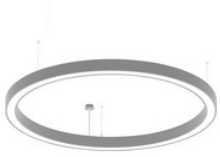

82460722

CYCLONE slim two way - Designer Leuchten silber 130W 3000K CRI80 82460722