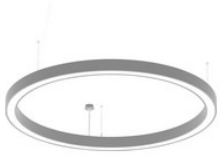

82460822

CYCLONE slim two way - Designer Leuchten silber 157W 3000K CRI80 82460822