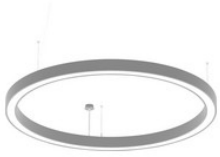

82460622

CYCLONE slim two way - Designer Leuchten silber 89W 3000K CRI80 82460622