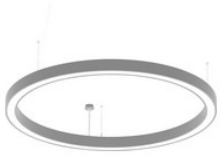

82460522

CYCLONE slim two way - Designer Leuchten silber 68W 3000K CRI80 82460522