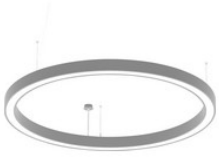

82460622

CYCLONE slim two way - Designer Leuchten silber 89W 3000K CRI80 82460622