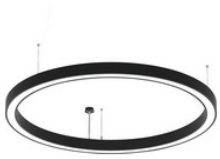

82460823

CYCLONE slim two way - Designer Leuchten schwarz 157W 3000K CRI80
82460823