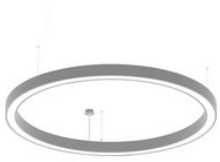

82460822

CYCLONE slim two way - Designer Leuchten silber 157W 3000K CRI80 82460822