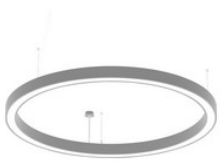

82460822

CYCLONE slim two way - Designer Leuchten silber 157W 3000K CRI80 82460822