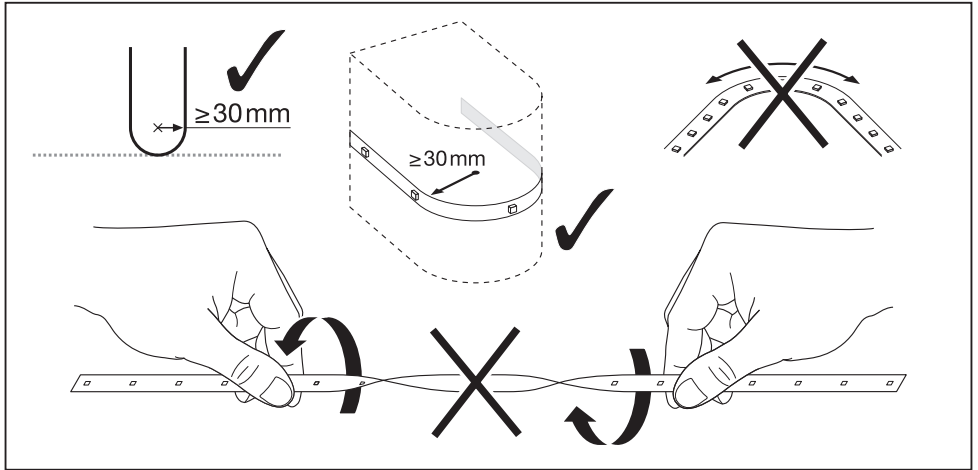

LED STRIP SUPERIOR TW

	EAN	l x w x h [mm]	V _{nom}	W	W/m	lm	lm/m	K	⊖ (°C)	∇
LS SUP-2000/TW/927-965/5	4058075436084	5000 x 10 x 1.2	24 V	108	21.6	9140	1700	2700...6500	-20...+55	120°

	Max. meters of LED STRIP at T _a =25°C**				
Length of supply wire (0.5 mm ² wire cross-section)*	<0.5m	1m	3m	6m	10m
LS SUP-2000/TW/927-965/5	7.9m	7.5m	6.5m	5.5m	4.5m