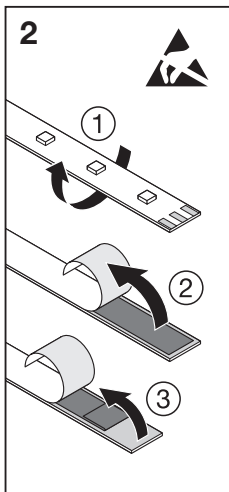

LED STRIP SUPERIOR TW

	EAN	l x w x h [mm]	V _{nom}	W	W/m	lm	lm/m	K	⊖ (°C)	∇
LS SUP-2000/TW/927-965/5	4058075436084	5000 x 10 x 1.2	24 V	108	21.6	9140	1700	2700...6500	-20...+55	120°

	Max. meters of LED STRIP at T _a =25°C**				
Length of supply wire (0.5 mm ² wire cross-section)*	<0.5m	1m	3m	6m	10m
LS SUP-2000/TW/927-965/5	7.9m	7.5m	6.5m	5.5m	4.5m

A

B

LS AY SUP-CP/P3/500
EAN 4058075451322

LS AY SUP-CSD/P3
EAN 4058075451353

C