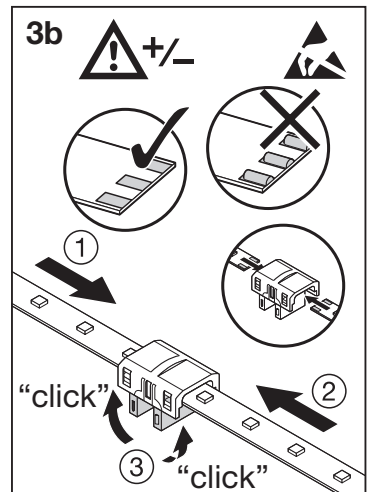

LS AY SUP-CSD/P3
EAN 4058075451353