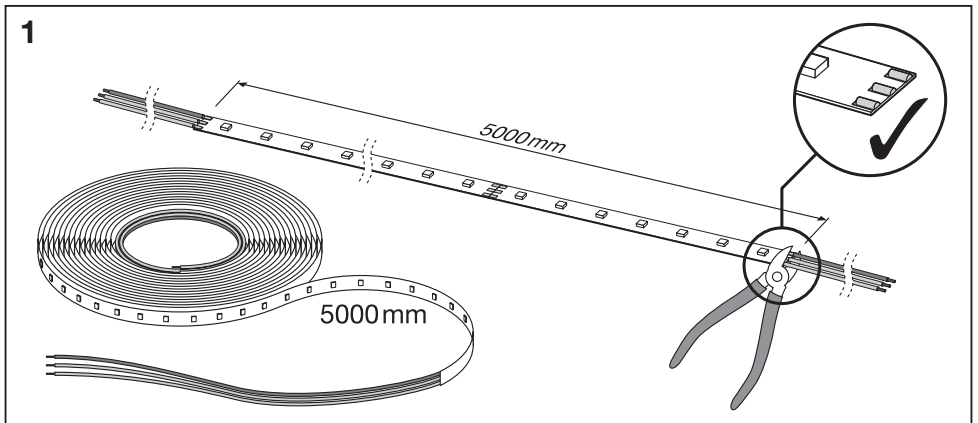

LED STRIP SUPERIOR TW

	EAN	l x w x h [mm]	V _{nom}	W	W/m	lm	lm/m	K	⊖ (°C)	∇
LS SUP-2000/TW/927-965/5	4058075436084	5000 x 10 x 1.2	24 V	108	21.6	9140	1700	2700...6500	-20...+55	120°

	Max. meters of LED STRIP at T _a =25°C**				
Length of supply wire (0.5 mm ² wire cross-section)*	<0.5m	1m	3m	6m	10m
LS SUP-2000/TW/927-965/5	7.9m	7.5m	6.5m	5.5m	4.5m

A

B

LS AY SUP-CP/P3/500
EAN 4058075451322

LS AY SUP-CSD/P3
EAN 4058075451353

C