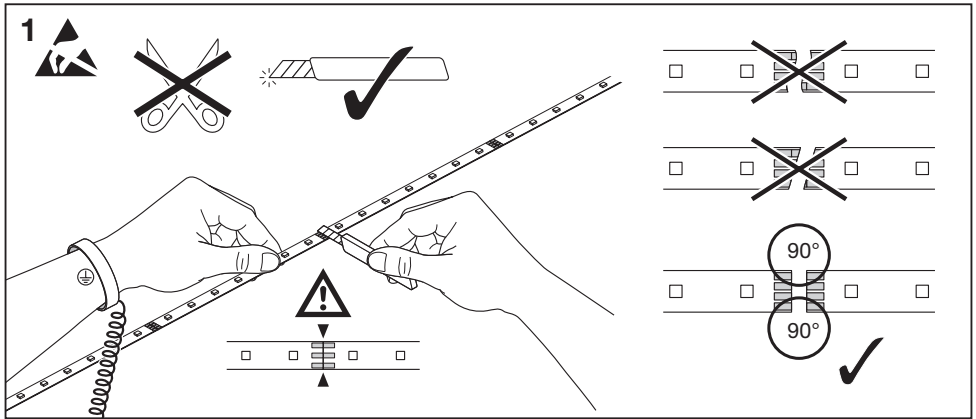

LS AY SUP-CSD/P3
EAN 4058075451353