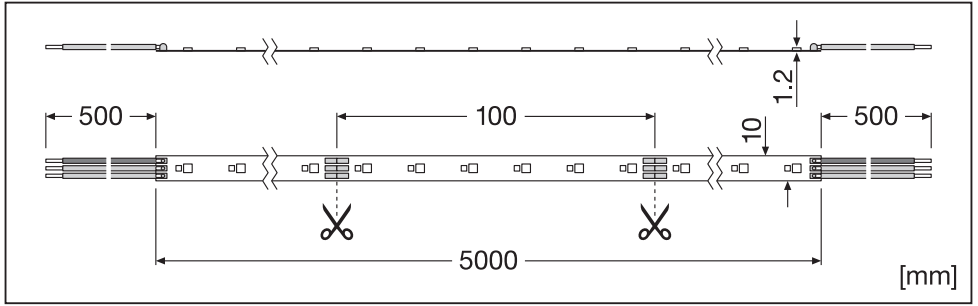

LED STRIP SUPERIOR TW

	EAN	l x w x h [mm]	V _{nom}	W	W/m	lm	lm/m	K	⊖ (°C)	∇
LS SUP-2000/TW/927-965/5	4058075436084	5000 x 10 x 1.2	24 V	108	21.6	9140	1700	2700...6500	-20...+55	120°

	Max. meters of LED STRIP at T _a =25°C**				
Length of supply wire (0.5 mm ² wire cross-section)*	<0.5m	1m	3m	6m	10m
LS SUP-2000/TW/927-965/5	7.9m	7.5m	6.5m	5.5m	4.5m

A

B

LS AY SUP-CP/P3/500
EAN 4058075451322

LS AY SUP-CSD/P3
EAN 4058075451353

C