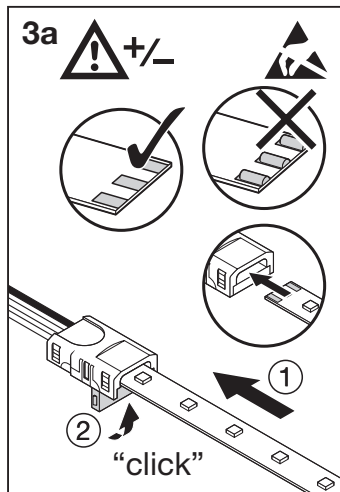

LS AY SUP-CSD/P3
EAN 4058075451353