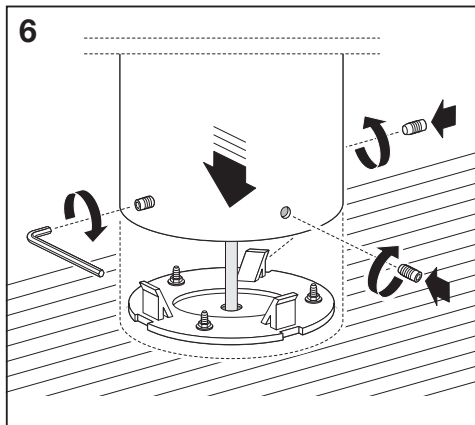

	EAN	This product contains a light source of energy efficiency class	Contained Light Source
ENDURA STYLE LANTERNMODERN 50CM12WDG	4058075205031	F	
ENDURA STYLE LANTERNMODERN 90CM12WDG	4058075205055	F	

FR
Cet appareil et son ampoule se recyclent