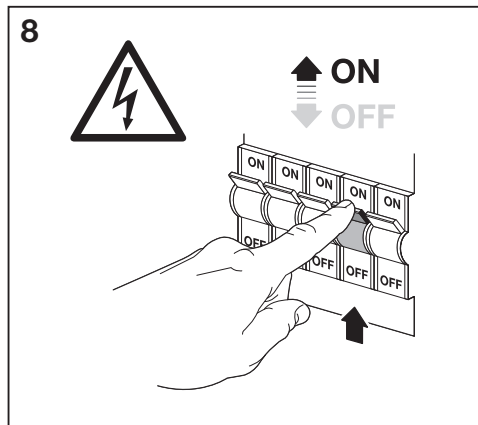

	EAN	This product contains a light source of energy efficiency class	Contained Light Source
ENDURA STYLE LANTERNMODERN 50CM12WDG	4058075205031	F	
ENDURA STYLE LANTERNMODERN 90CM12WDG	4058075205055	F	

FR
Cet appareil et son ampoule se recyclent