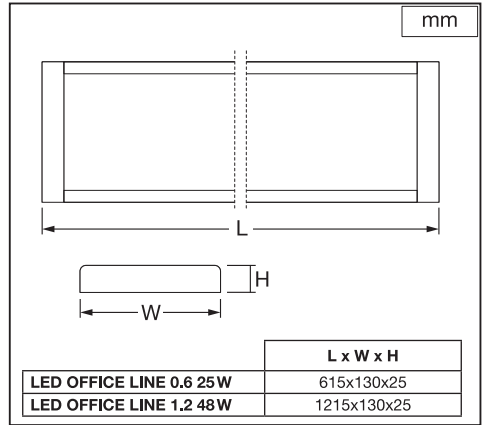

LED OFFICE LINE

	EAN	W	lm Light Source	lm Output	K	⊖ (°C)	V~	mA	Hz	DF	kg	∠ (°)	
LED OFFICE LINE 0.6 25W/840	4058075271463	25	3700	2500	4000	-20...+40	220- 240	120	50/60	>0.9	0.8	110	100000
LED OFFICE LINE 1.2 48W/840	4058075271487	48	7200	4800	4000	-20...+40	220- 240	220	50/60	>0.9	1.4	110	100000

	EAN	This product contains a light source of energy efficiency class	Contained Light Source
LED OFFICE LINE 0.6 25W/840	4058075271463	D	
LED OFFICE LINE 1.2 48W/840	4058075271487	D	

FR
Cet appareil et ses accessoires se recyclent