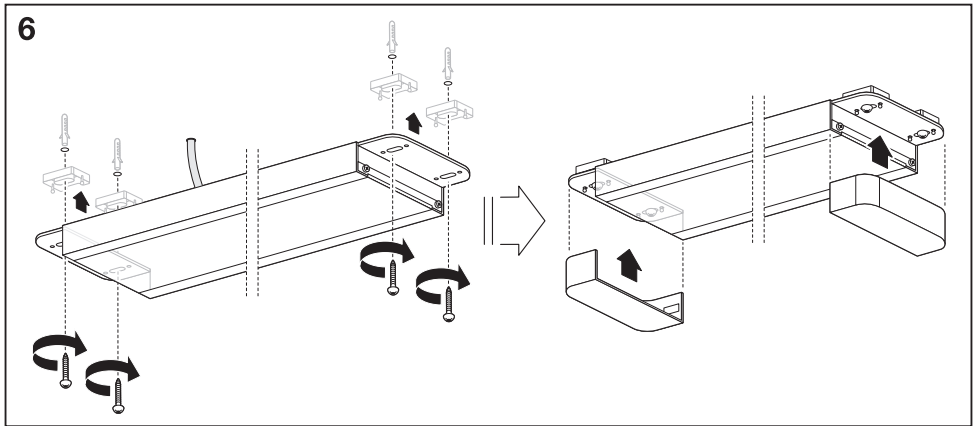

	EAN	This product contains a light source of energy efficiency class	Contained Light Source
LED OFFICE LINE 0.6 25W/840	4058075271463	D	
LED OFFICE LINE 1.2 48W/840	4058075271487	D	

FR
Cet appareil et ses accessoires se recyclent