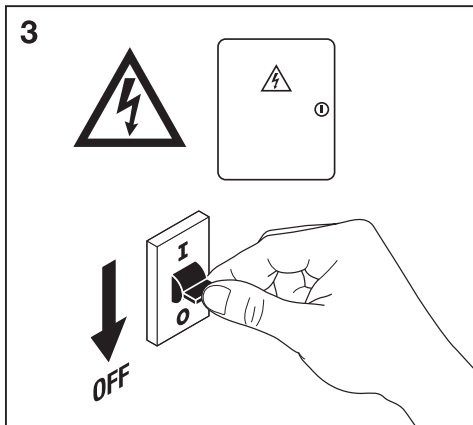

BIOLUX HCL PANEL 1200 ZIGBEE