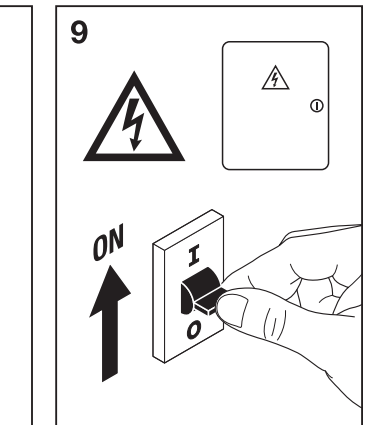

BIOLUX HCL PANEL 1200 ZIGBEE