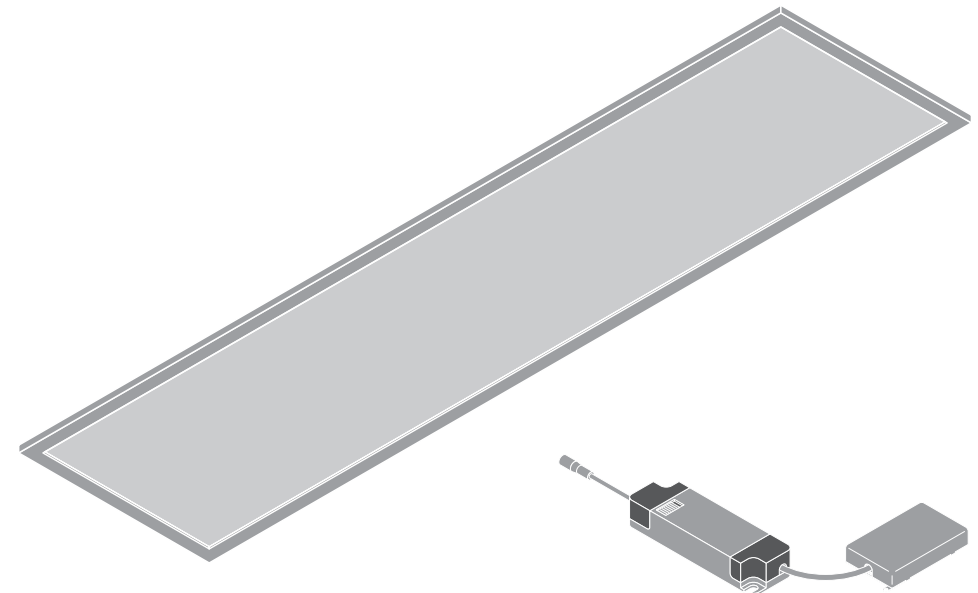

ACCESSORIES

- SURFACE MOUNT KIT
- SURFACE MOUNT KIT VALUE
- SUSPENSION KIT
- RECESSED MOUNT FRAME
- RECESSED MOUNT CLIPS
- SECURITY BRACKETS
- SECURITY KIT

LEDVANCE
BIOLUX Human Centric
Lighting Zigbee System

© LEDVANCE Ltd, Aquila House
Delta Crescent, Westbrook, Warrington
WA5 7NR, United Kingdom

BIOLUX HCL PANEL 1200 ZIGBEE

	EAN	l x w x h [mm]	W	V _{AC}	Hz	lm	lm/W	K
BIOLUX HCL PL 1200 S 37W TW ZB	4058075724587	1195x295x11	37	220-240V	50/60 Hz	4100	110	2700 - 6500