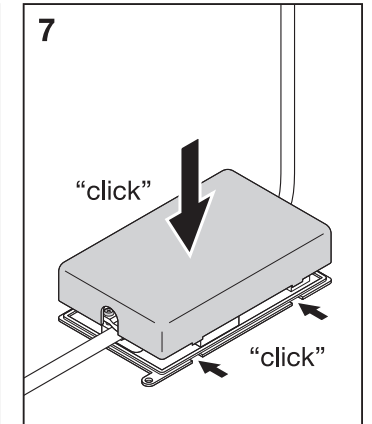

BIOLUX HCL PANEL 1200 ZIGBEE