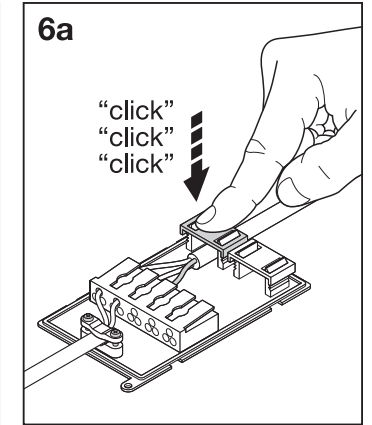

BIOLUX HCL PANEL 1200 ZIGBEE