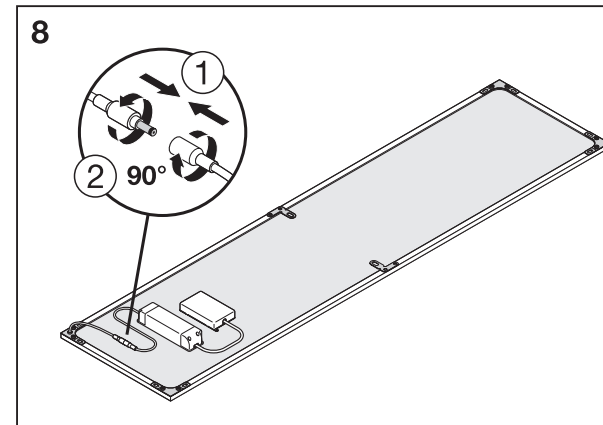

BIOLUX HCL PANEL 1200 ZIGBEE