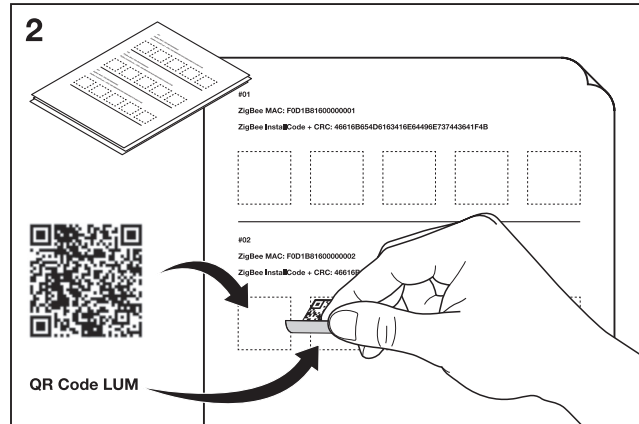

BIOLUX HCL PANEL 1200 ZIGBEE