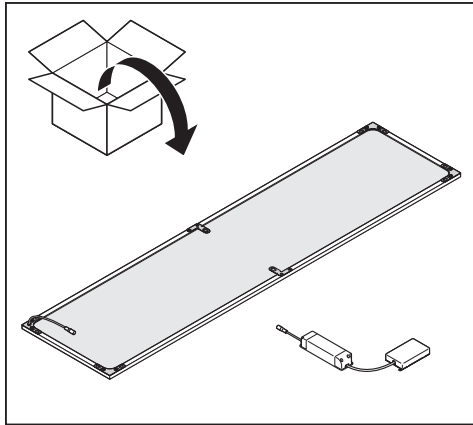

BIOLUX HCL PANEL 1200 ZIGBEE