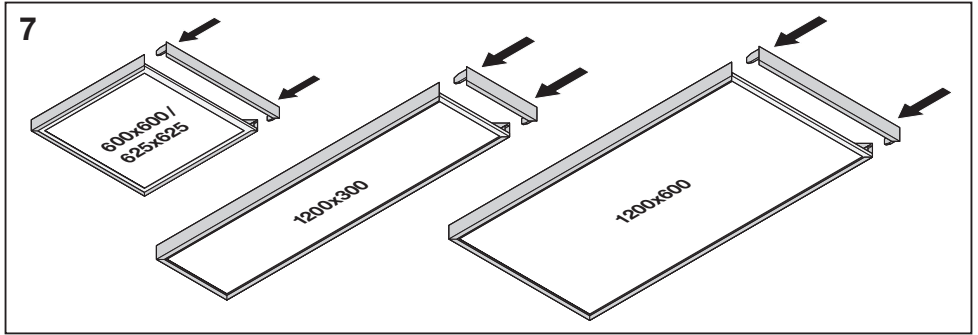

C10449057
G11149478
26.08.22

LEDVANCE GmbH
Steinerne Furt 62
86167 Augsburg, Germany
www.ledvance.com

Ⓒ LEDVANCE Ltd, Aquila House
Delta Crescent, Westbrook, Warrington
WA5 7NR, United Kingdom