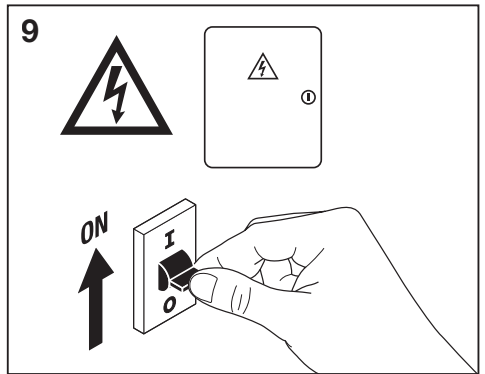

C10449057
G11149478
26.08.22

LEDVANCE GmbH
Steinerne Furt 62
86167 Augsburg, Germany
www.ledvance.com

Ⓒ LEDVANCE Ltd, Aquila House
Delta Crescent, Westbrook, Warrington
WA5 7NR, United Kingdom