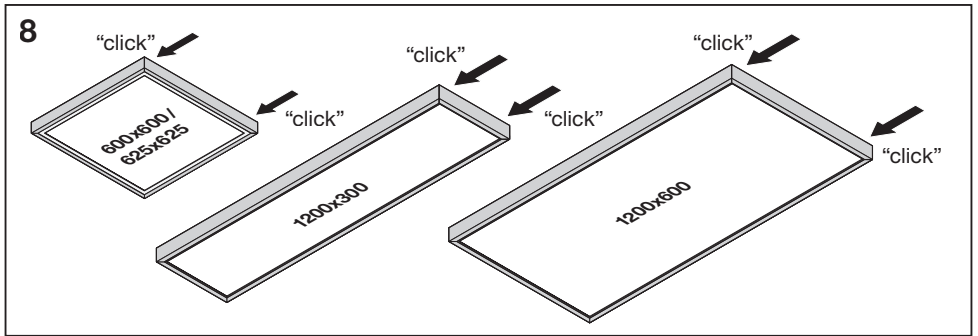

C10449057
G11149478
26.08.22

LEDVANCE GmbH
Steinerne Furt 62
86167 Augsburg, Germany
www.ledvance.com

Ⓒ LEDVANCE Ltd, Aquila House
Delta Crescent, Westbrook, Warrington
WA5 7NR, United Kingdom