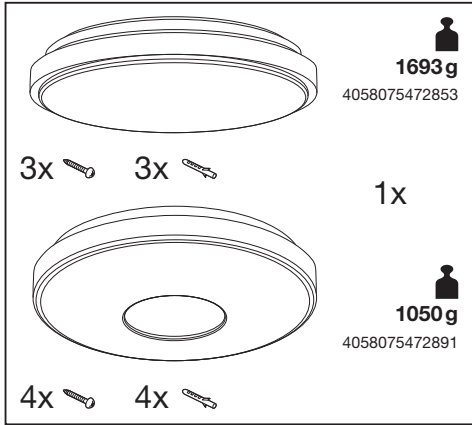

ORBIS

| | EAN | W | module lm | output lm | K | Temp (°C) | V~ | mA | Hz | DF |
|--|---------------|----|--------------|--------------|------|--------------|---------|-----|-------|-----|
| ORBIS PLATE 510 RD 32W 830 CLICKSEN | 4058075472853 | 32 | 4100 | 1800 | 3000 | -20...+40 | 220-240 | 220 | 50/60 | 0.9 |
| ORBIS SPARKLEDOT 440 32W 830 CLICKSEN | 4058075472891 | 32 | 4000 | 2250 | 3000 | -20...+40 | 220-240 | 220 | 50/60 | 0.9 |

6b Detection area

| | | |
|----|----|------|
| 1 | 2 | |
| ON | ON | 100% |
| ON | - | 75% |
| - | ON | 50% |
| - | - | 25% |

Hold time

| | | | |
|----|----|----|-------|
| 3 | 4 | 5 | |
| ON | ON | ON | 5s |
| ON | ON | - | 30s |
| ON | - | ON | 1min |
| ON | - | - | 3min |
| - | ON | ON | 5min |
| - | ON | - | 10min |
| - | - | ON | 20min |
| - | - | - | 30min |