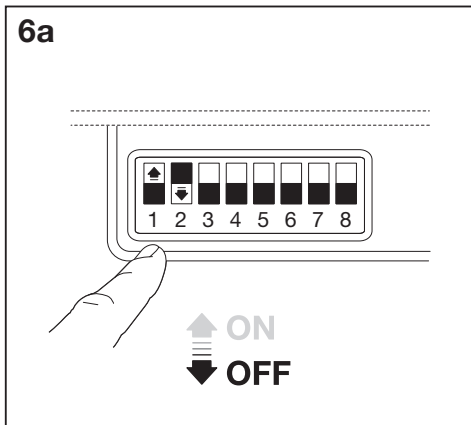

6b Detection area

| | | |
|----|----|------|
| 1 | 2 | |
| ON | ON | 100% |
| ON | - | 75% |
| - | ON | 50% |
| - | - | 25% |

Hold time

| | | | |
|----|----|----|-------|
| 3 | 4 | 5 | |
| ON | ON | ON | 5s |
| ON | ON | - | 30s |
| ON | - | ON | 1min |
| ON | - | - | 3min |
| - | ON | ON | 5min |
| - | ON | - | 10min |
| - | - | ON | 20min |
| - | - | - | 30min |