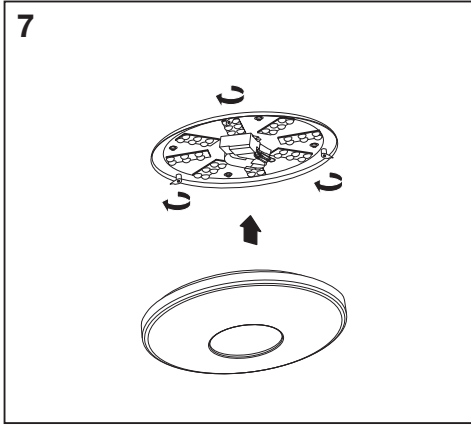

EAN	This product contains a light source of energy efficiency class	Contained Light Source
ORBIS PLATE 510 RD 32W 830 CLICKSEN	4058075472853	E	
ORBIS SPARKLEDOT 440 32W 830 CLICKSEN	4058075472891	E