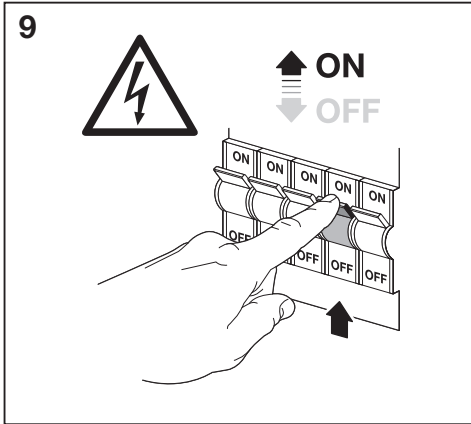

EAN	This product contains a light source of energy efficiency class	Contained Light Source
ORBIS PLATE 510 RD 32W 830 CLICKSEN	4058075472853	E	
ORBIS SPARKLEDOT 440 32W 830 CLICKSEN	4058075472891	E